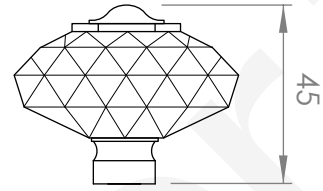

A53.12

SHOWER SET

3 STAR/9Lpm WELS RATING

STANDARD WITH METAL CROSS HANDLE
OTHER LEVER HANDLE OPTIONS

.CL SWAROVSKI CRYSTAL

.ML METAL LEVER

.CC CRYSTAL CROSS