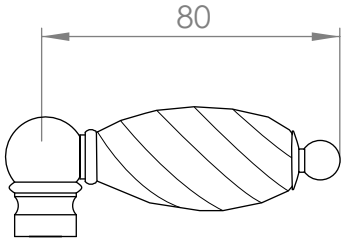

A53.12

SHOWER SET

3 STAR/9Lpm WELS RATING

STANDARD WITH METAL CROSS HANDLE
OTHER LEVER HANDLE OPTIONS

.CL SWAROVSKI CRYSTAL

.ML METAL LEVER

.CC CRYSTAL CROSS