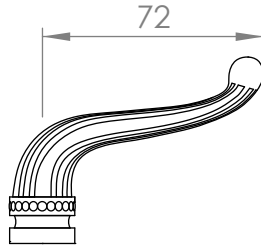

A53.12

SHOWER SET

3 STAR/9Lpm WELS RATING

STANDARD WITH METAL CROSS HANDLE
OTHER LEVER HANDLE OPTIONS

.CL SWAROVSKI CRYSTAL

.ML METAL LEVER

.CC CRYSTAL CROSS