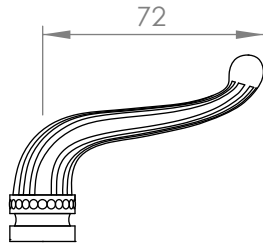

A53.11

SHOWER SET

3 STAR/9Lpm WELS RATING]

STANDARD WITH METAL CROSS HANDLE
OTHER LEVER HANDLE OPTIONS

.CL SWAROVSKI CRYSTAL

.ML METAL LEVER

.CC CRYSTAL CROSS

Ø200mm OVERHEAD ROSE
A53.11.V2