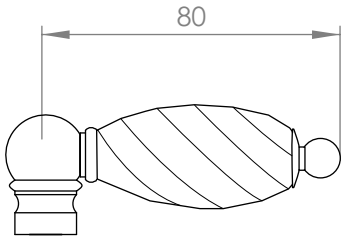

A53.11

SHOWER SET

3 STAR/9Lpm WELS RATING]

STANDARD WITH METAL CROSS HANDLE
OTHER LEVER HANDLE OPTIONS

.CL SWAROVSKI CRYSTAL

.ML METAL LEVER

.CC CRYSTAL CROSS

Ø200mm OVERHEAD ROSE
A53.11.V2