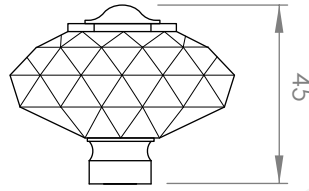

A53.11

SHOWER SET

3 STAR/9Lpm WELS RATING]

STANDARD WITH METAL CROSS HANDLE
OTHER LEVER HANDLE OPTIONS

.CL SWAROVSKI CRYSTAL

.ML METAL LEVER

.CC CRYSTAL CROSS

Ø200mm OVERHEAD ROSE
A53.11.V2