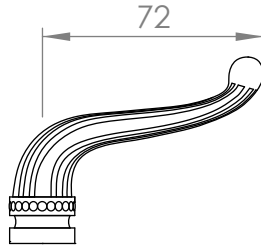

A53.10.11

SHOWER SET

3 STAR/9Lpm WELS RATING]

STANDARD WITH METAL CROSS HANDLE
OTHER LEVER HANDLE OPTIONS

.CL SWAROVSKI CRYSTAL

.ML METAL LEVER

.CC CRYSTAL CROSS