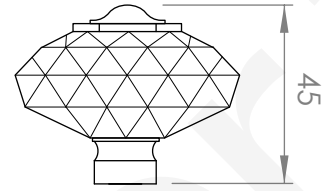

A53.10.11

SHOWER SET

3 STAR/9Lpm WELS RATING]

STANDARD WITH METAL CROSS HANDLE
OTHER LEVER HANDLE OPTIONS

.CL SWAROVSKI CRYSTAL

.ML METAL LEVER

.CC CRYSTAL CROSS