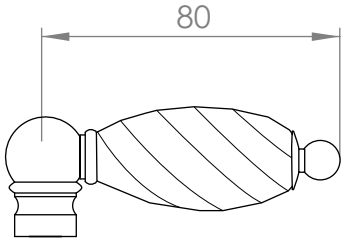

A53.10.11

SHOWER SET

3 STAR/9Lpm WELS RATING]

STANDARD WITH METAL CROSS HANDLE
OTHER LEVER HANDLE OPTIONS

.CL SWAROVSKI CRYSTAL

.ML METAL LEVER

.CC CRYSTAL CROSS