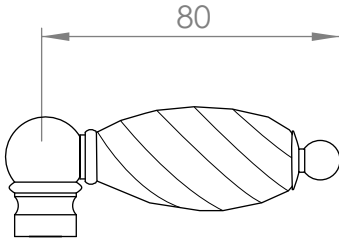

A53.10

SHOWER SET

3 STAR/9Lpm WELS RATING]

STANDARD WITH METAL CROSS HANDLE
OTHER LEVER HANDLE OPTIONS

.CL SWAROVSKI CRYSTAL

.ML METAL LEVER

.CC CRYSTAL CROSS