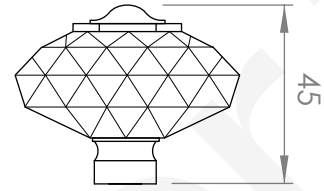

A53.10

SHOWER SET

3 STAR/9Lpm WELS RATING]

STANDARD WITH METAL CROSS HANDLE
OTHER LEVER HANDLE OPTIONS

.CL SWAROVSKI CRYSTAL

.ML METAL LEVER

.CC CRYSTAL CROSS