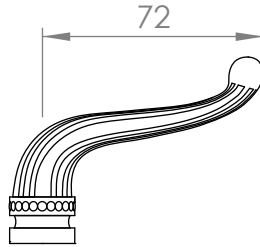

A53.10

SHOWER SET

3 STAR/9Lpm WELS RATING]

STANDARD WITH METAL CROSS HANDLE
OTHER LEVER HANDLE OPTIONS

.CL SWAROVSKI CRYSTAL

.ML METAL LEVER

.CC CRYSTAL CROSS