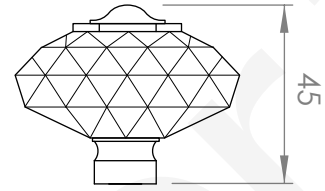

A53.07.V9

HOB SET

[Available with flow control, add **.FC** to end of code - 5 STAR/6Lpm WELS RATING]

STANDARD WITH METAL CROSS HANDLE
OTHER LEVER HANDLE OPTIONS

.CL SWAROVSKI CRYSTAL

.ML METAL LEVER

.CC CRYSTAL CROSS