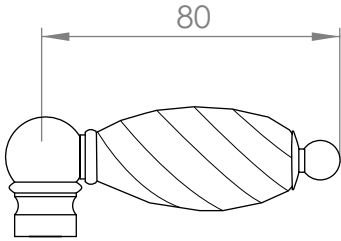

A53.07.V9

HOB SET

[Available with flow control, add **.FC** to end of code - 5 STAR/6Lpm WELS RATING]

STANDARD WITH METAL CROSS HANDLE
OTHER LEVER HANDLE OPTIONS

.CL SWAROVSKI CRYSTAL

.ML METAL LEVER

.CC CRYSTAL CROSS