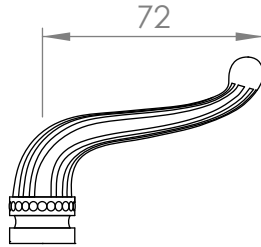

A53.07.V9

HOB SET

[Available with flow control, add **.FC** to end of code - 5 STAR/6Lpm WELS RATING]

STANDARD WITH METAL CROSS HANDLE
OTHER LEVER HANDLE OPTIONS

.CL SWAROVSKI CRYSTAL

.ML METAL LEVER

.CC CRYSTAL CROSS