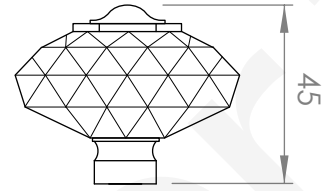

### HOB SET

[Available with flow control, add **.FC** to end of code - 5 STAR/6Lpm WELS RATING]

STANDARD WITH METAL CROSS HANDLE  
OTHER LEVER HANDLE OPTIONS

**.CL** SWAROVSKI CRYSTAL

**.ML** METAL LEVER

**.CC** CRYSTAL CROSS