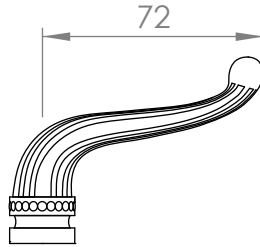

## A53.07.V2

### HOB SET

[Available with flow control, add **.FC** to end of code - 5 STAR/6Lpm WELS RATING]

STANDARD WITH METAL CROSS HANDLE  
OTHER LEVER HANDLE OPTIONS

**.CL** SWAROVSKI CRYSTAL

**.ML** METAL LEVER

**.CC** CRYSTAL CROSS