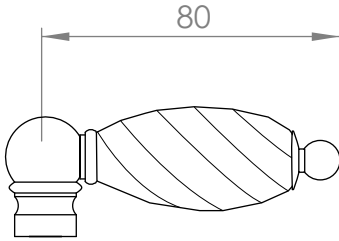

## A53.07.V2

### HOB SET

[Available with flow control, add **.FC** to end of code - 5 STAR/6Lpm WELS RATING]

STANDARD WITH METAL CROSS HANDLE  
OTHER LEVER HANDLE OPTIONS

**.CL** SWAROVSKI CRYSTAL

**.ML** METAL LEVER

**.CC** CRYSTAL CROSS