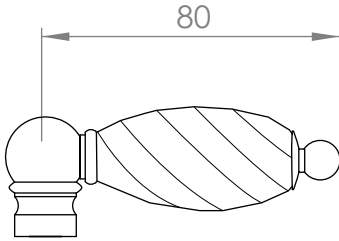

A53.07.V2

HOB SET

[Available with flow control, add **.FC** to end of code - 5 STAR/6Lpm WELS RATING]

STANDARD WITH METAL CROSS HANDLE
OTHER LEVER HANDLE OPTIONS

.CL SWAROVSKI CRYSTAL

.ML METAL LEVER

.CC CRYSTAL CROSS