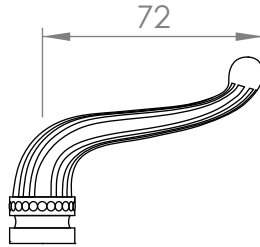

A53.07.V2

HOB SET

[Available with flow control, add **.FC** to end of code - 5 STAR/6Lpm WELS RATING]

STANDARD WITH METAL CROSS HANDLE
OTHER LEVER HANDLE OPTIONS

.CL SWAROVSKI CRYSTAL

.ML METAL LEVER

.CC CRYSTAL CROSS