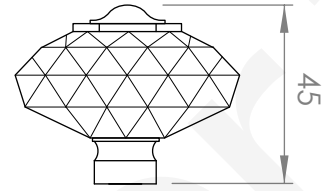

A53.07.V2

HOB SET

[Available with flow control, add **.FC** to end of code - 5 STAR/6Lpm WELS RATING]

STANDARD WITH METAL CROSS HANDLE
OTHER LEVER HANDLE OPTIONS

.CL SWAROVSKI CRYSTAL

.ML METAL LEVER

.CC CRYSTAL CROSS