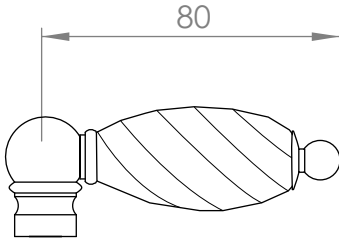

A53.05.V2

WALL SET

[Available with flow control, add **.FC** to end of code - 5 STAR/6Lpm WELS RATING]

STANDARD WITH METAL CROSS HANDLE
OTHER LEVER HANDLE OPTIONS

.CL SWAROVSKI CRYSTAL

.ML METAL LEVER

.CC CRYSTAL CROSS