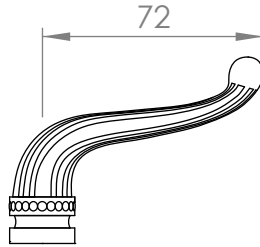

A53.05.V2

WALL SET

[Available with flow control, add **.FC** to end of code - 5 STAR/6Lpm WELS RATING]

STANDARD WITH METAL CROSS HANDLE
OTHER LEVER HANDLE OPTIONS

.CL SWAROVSKI CRYSTAL

.ML METAL LEVER

.CC CRYSTAL CROSS