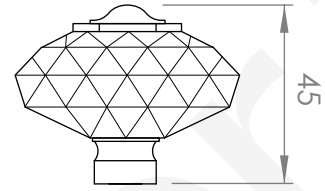

A53.05.V2

WALL SET

[Available with flow control, add **.FC** to end of code - 5 STAR/6Lpm WELS RATING]

STANDARD WITH METAL CROSS HANDLE
OTHER LEVER HANDLE OPTIONS

.CL SWAROVSKI CRYSTAL

.ML METAL LEVER

.CC CRYSTAL CROSS