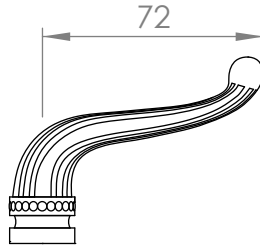

A53.05

WALL SET

[Available with flow control, add **.FC** to end of code - 5 STAR/6Lpm WELS RATING]

STANDARD WITH METAL CROSS HANDLE
OTHER LEVER HANDLE OPTIONS

.CL SWAROVSKI CRYSTAL

.ML METAL LEVER

.CC CRYSTAL CROSS