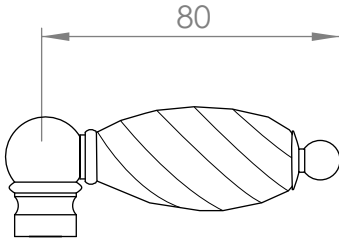

A53.05

WALL SET

[Available with flow control, add **.FC** to end of code - 5 STAR/6Lpm WELS RATING]

STANDARD WITH METAL CROSS HANDLE
OTHER LEVER HANDLE OPTIONS

.CL SWAROVSKI CRYSTAL

.ML METAL LEVER

.CC CRYSTAL CROSS