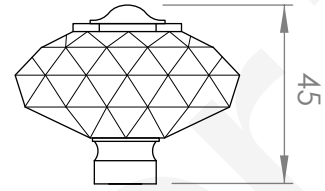

A53.05

WALL SET

[Available with flow control, add **.FC** to end of code - 5 STAR/6Lpm WELS RATING]

STANDARD WITH METAL CROSS HANDLE
OTHER LEVER HANDLE OPTIONS

.CL SWAROVSKI CRYSTAL

.ML METAL LEVER

.CC CRYSTAL CROSS