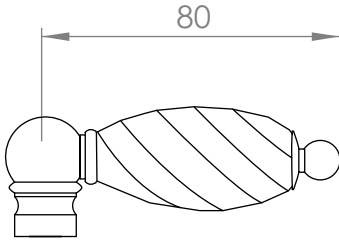

A53.00.V2

BASIN SET

5 STAR/6Lpm WELS RATING

STANDARD WITH METAL CROSS HANDLE
OTHER LEVER HANDLE OPTIONS

.CL SWAROVSKI CRYSTAL

.ML METAL LEVER

.CC CRYSTAL CROSS