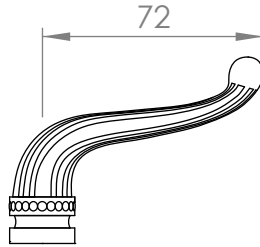

A53.00.V2

BASIN SET

5 STAR/6Lpm WELS RATING

STANDARD WITH METAL CROSS HANDLE
OTHER LEVER HANDLE OPTIONS

.CL SWAROVSKI CRYSTAL

.ML METAL LEVER

.CC CRYSTAL CROSS