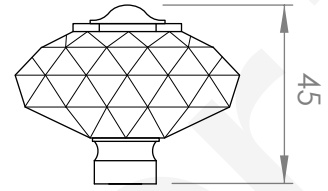

A53.00.V2

BASIN SET

5 STAR/6Lpm WELS RATING

STANDARD WITH METAL CROSS HANDLE
OTHER LEVER HANDLE OPTIONS

.CL SWAROVSKI CRYSTAL

.ML METAL LEVER

.CC CRYSTAL CROSS