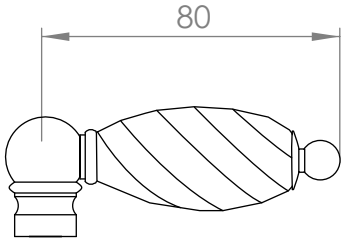

### BASIN SET

3 STAR/9Lpm WELS RATING

STANDARD WITH METAL CROSS HANDLE  
OTHER LEVER HANDLE OPTIONS

**.CL** SWAROVSKI CRYSTAL

**.ML** METAL LEVER

**.CC** CRYSTAL CROSS