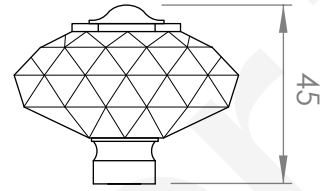

### BASIN SET

3 STAR/9Lpm WELS RATING

STANDARD WITH METAL CROSS HANDLE  
OTHER LEVER HANDLE OPTIONS

**.CL** SWAROVSKI CRYSTAL

**.ML** METAL LEVER

**.CC** CRYSTAL CROSS