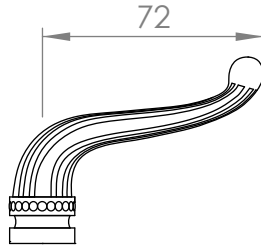

## A53.00

### BASIN SET

3 STAR/9Lpm WELS RATING

STANDARD WITH METAL CROSS HANDLE  
OTHER LEVER HANDLE OPTIONS

**.CL** SWAROVSKI CRYSTAL

**.ML** METAL LEVER

**.CC** CRYSTAL CROSS