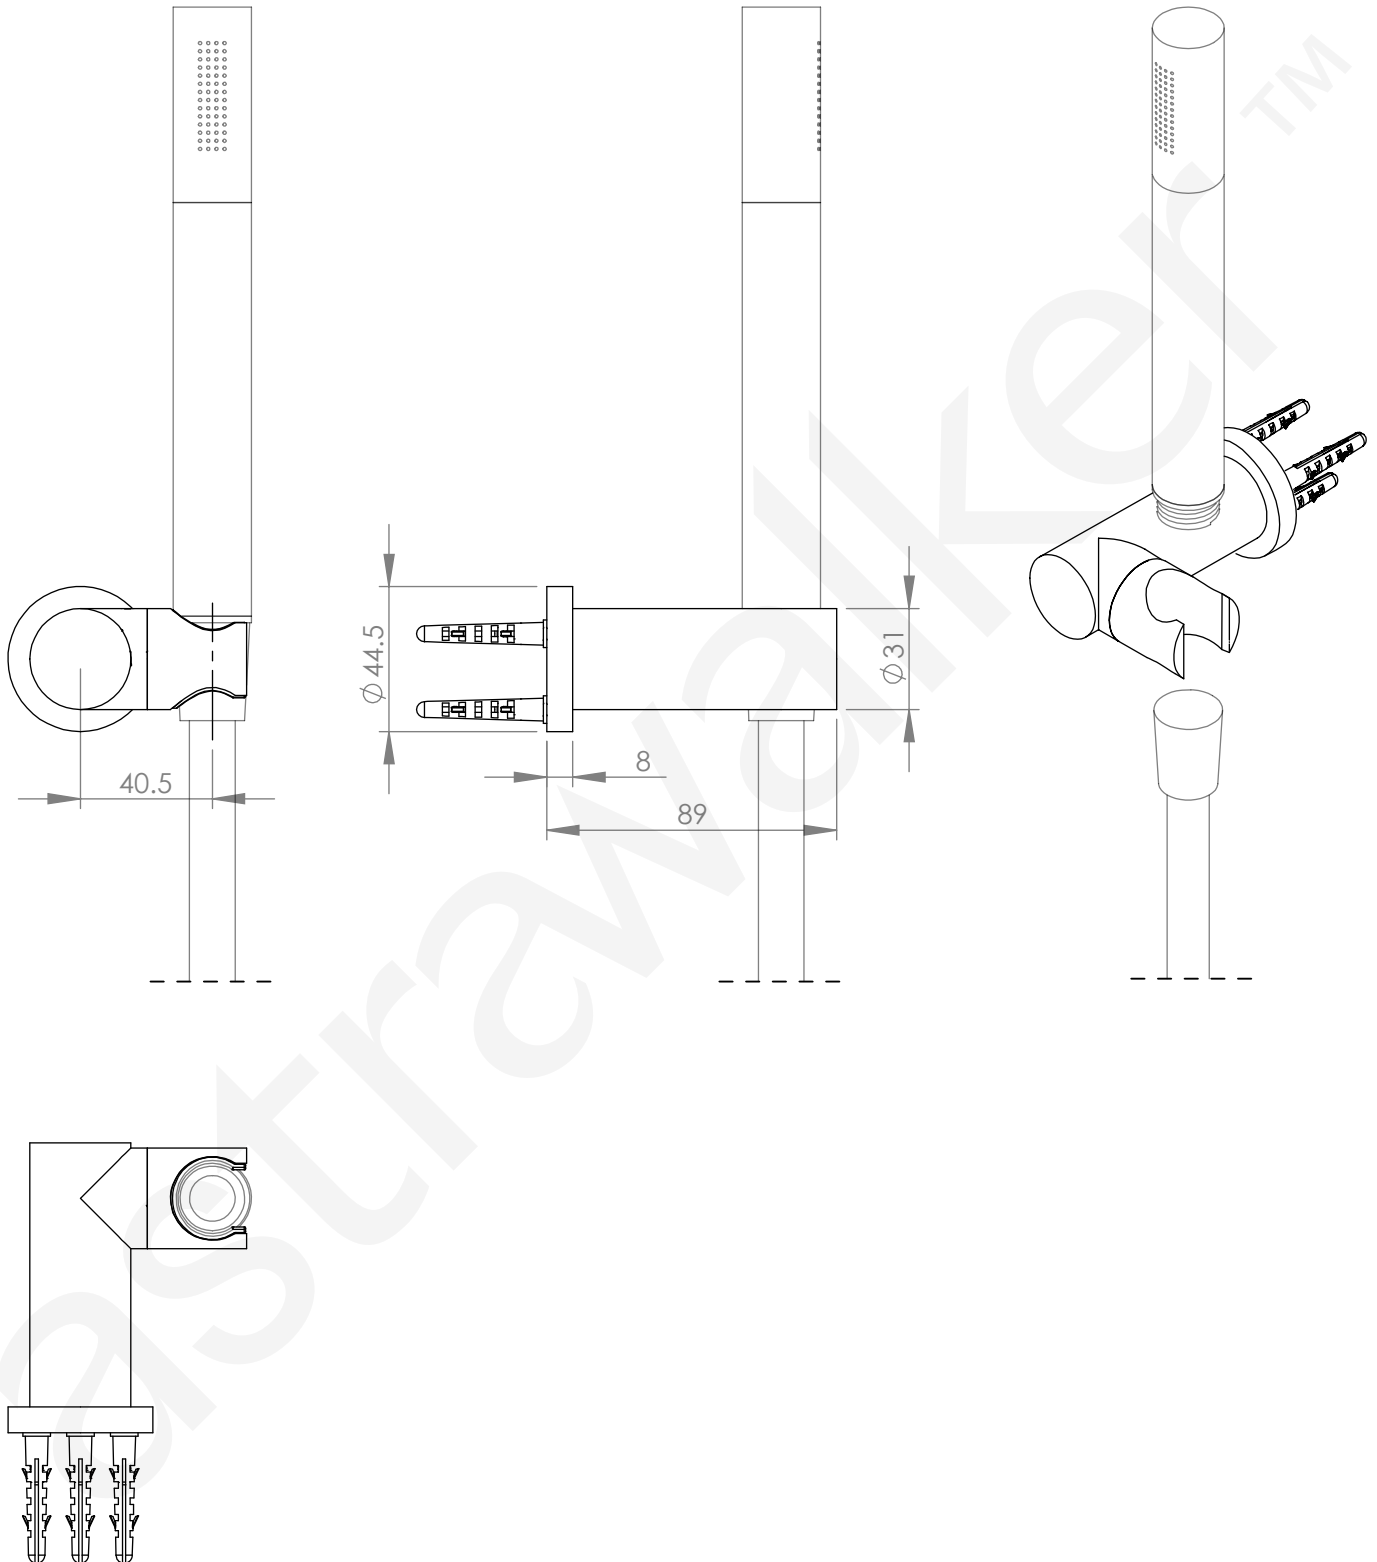

## A69.43.V7.HD

HAND SHOWER HOLDER ONLY

HANDSHOWER AND HOSE NOT INCLUDED