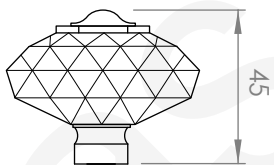

A51.26.V3

SHOWER SET WITH HANDPIECE

3 STAR/9Lpm WELS RATING

STANDARD WITH METAL CROSS HANDLE
OTHER LEVER HANDLE OPTIONS

.ML METAL LEVER

.PL WHITE PORCELAIN
.BL BLACK PORCELAIN
.CK CRACKLE PORCELAIN

.CL SWAROVSKI CRYSTAL

.CC CRYSTAL CROSS

AVAILABLE WITH:

200mm OVERHEAD ROSE
A51.26.V3.200

REQUIRES G 1/2" FEMALE THREAD
IN THE WALL AT 165mm FIXED CENTRES

RISER TUBE CAN BE CUT TO
SUIT SITE REQUIREMENTS

HOSE LENGTH 1.5m