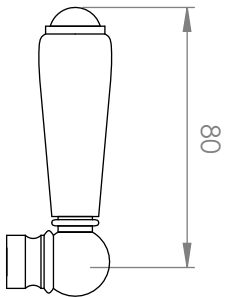

A51.26.V3

SHOWER SET WITH HANDPIECE

3 STAR/9Lpm WELS RATING

STANDARD WITH METAL CROSS HANDLE
OTHER LEVER HANDLE OPTIONS

.ML METAL LEVER

.PL WHITE PORCELAIN
.BL BLACK PORCELAIN
.CK CRACKLE PORCELAIN

.CL SWAROVSKI CRYSTAL

.CC CRYSTAL CROSS

AVAILABLE WITH:

200mm OVERHEAD ROSE
A51.26.V3.200

REQUIRES G 1/2" FEMALE THREAD
IN THE WALL AT 165mm FIXED CENTRES

RISER TUBE CAN BE CUT TO
SUIT SITE REQUIREMENTS

HOSE LENGTH 1.5m