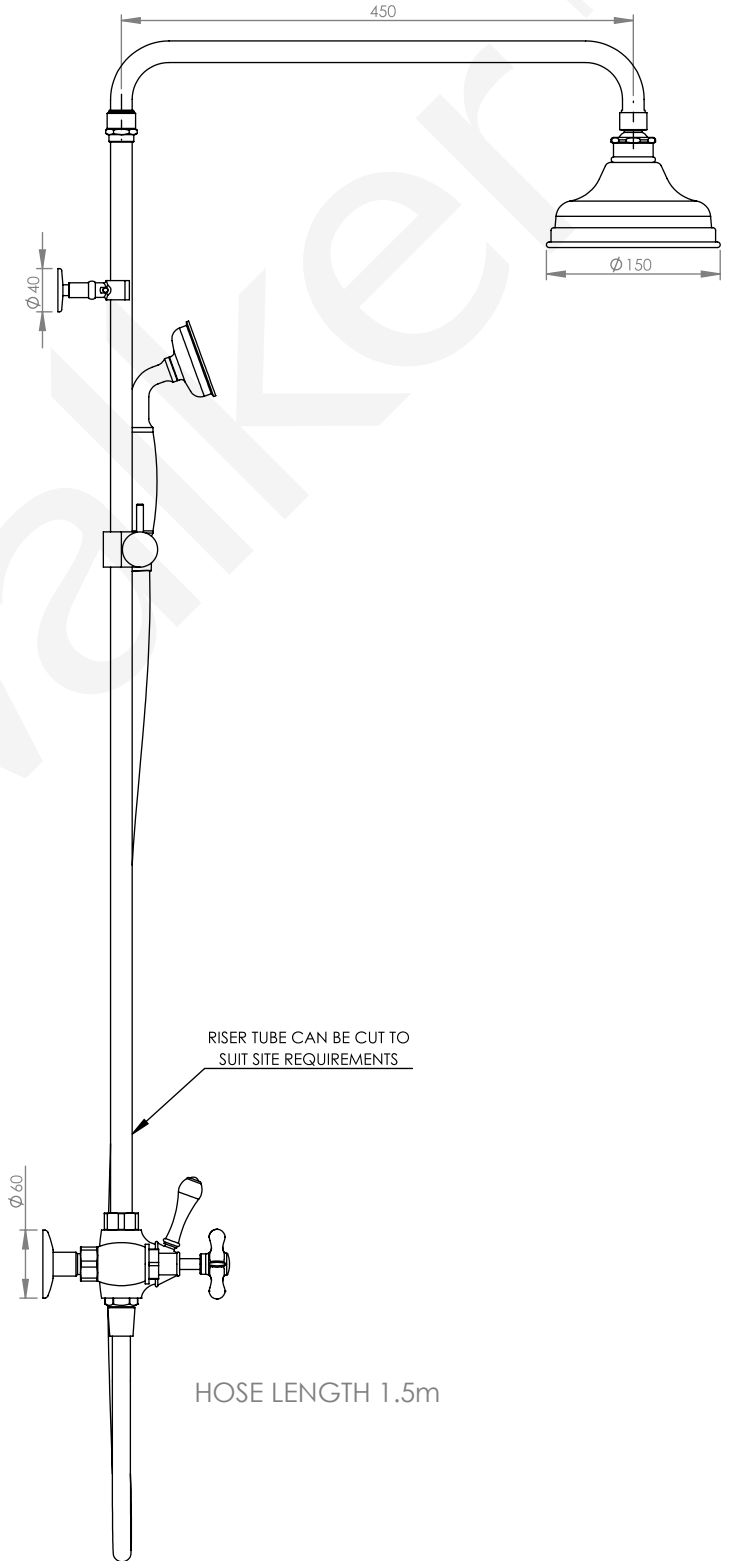

A51.26.V3

SHOWER SET WITH HANDPIECE

3 STAR/9Lpm WELS RATING

STANDARD WITH METAL CROSS HANDLE
OTHER LEVER HANDLE OPTIONS

.ML METAL LEVER

.PL WHITE PORCELAIN
.BL BLACK PORCELAIN
.CK CRACKLE PORCELAIN

.CL SWAROVSKI CRYSTAL

.CC CRYSTAL CROSS

AVAILABLE WITH:

200mm OVERHEAD ROSE
A51.26.V3.200

REQUIRES G 1/2" FEMALE THREAD
IN THE WALL AT 165mm FIXED CENTRES

RISER TUBE CAN BE CUT TO
SUIT SITE REQUIREMENTS

HOSE LENGTH 1.5m