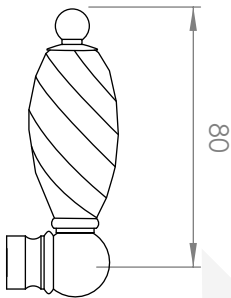

A51.26.V3

SHOWER SET WITH HANDPIECE

3 STAR/9Lpm WELS RATING

STANDARD WITH METAL CROSS HANDLE
OTHER LEVER HANDLE OPTIONS

.ML METAL LEVER

.PL WHITE PORCELAIN
.BL BLACK PORCELAIN
.CK CRACKLE PORCELAIN

.CL SWAROVSKI CRYSTAL

.CC CRYSTAL CROSS

AVAILABLE WITH:

200mm OVERHEAD ROSE
A51.26.V3.200

REQUIRES G 1/2" FEMALE THREAD
IN THE WALL AT 165mm FIXED CENTRES

RISER TUBE CAN BE CUT TO
SUIT SITE REQUIREMENTS

HOSE LENGTH 1.5m