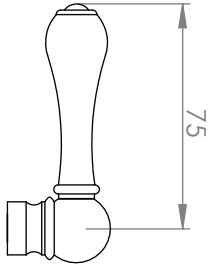

A51.26.V3

SHOWER SET WITH HANDPIECE

3 STAR/9Lpm WELS RATING

STANDARD WITH METAL CROSS HANDLE
OTHER LEVER HANDLE OPTIONS

.ML METAL LEVER

.PL WHITE PORCELAIN
.BL BLACK PORCELAIN
.CK CRACKLE PORCELAIN

.CL SWAROVSKI CRYSTAL

.CC CRYSTAL CROSS

AVAILABLE WITH:

200mm OVERHEAD ROSE
A51.26.V3.200

REQUIRES G 1/2" FEMALE THREAD
IN THE WALL AT 165mm FIXED CENTRES

RISER TUBE CAN BE CUT TO
SUIT SITE REQUIREMENTS

HOSE LENGTH 1.5m