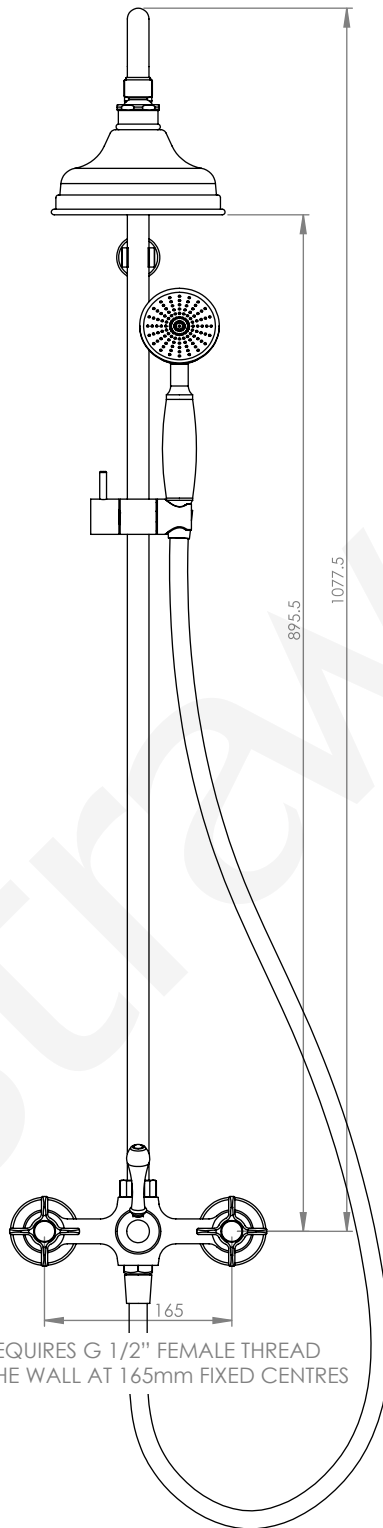

A51.26.V3

SHOWER SET WITH HANDPIECE

3 STAR/9Lpm WELS RATING

STANDARD WITH METAL CROSS HANDLE
OTHER LEVER HANDLE OPTIONS

.ML METAL LEVER

.PL WHITE PORCELAIN
.BL BLACK PORCELAIN
.CK CRACKLE PORCELAIN

.CL SWAROVSKI CRYSTAL

.CC CRYSTAL CROSS

AVAILABLE WITH:

200mm OVERHEAD ROSE
A51.26.V3.200

REQUIRES G 1/2" FEMALE THREAD
IN THE WALL AT 165mm FIXED CENTRES

RISER TUBE CAN BE CUT TO
SUIT SITE REQUIREMENTS

HOSE LENGTH 1.5m