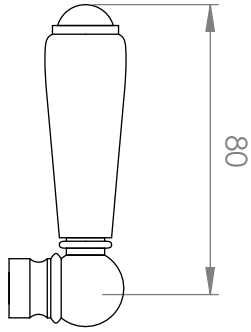

A51.26.V2

SHOWER SET WITH HANDPIECE

3 STAR/9Lpm WELS RATING

STANDARD WITH METAL CROSS HANDLE
OTHER LEVER HANDLE OPTIONS

AVAILABLE WITH:

.ML METAL LEVER

.PL WHITE PORCELAIN
.BL BLACK PORCELAIN
.CK CRACKLE PORCELAIN

.CL SWAROVSKI CRYSTAL

.CC CRYSTAL CROSS

200mm OVERHEAD ROSE
A51.26.V2.200

REQUIRES G 1/2" FEMALE THREAD
IN THE WALL AT 165mm FIXED CENTRES

HOSE LENGTH 1.5m