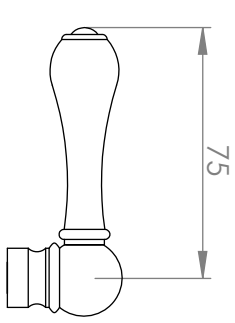

A51.26.V2

SHOWER SET WITH HANDPIECE

3 STAR/9Lpm WELS RATING

STANDARD WITH METAL CROSS HANDLE
OTHER LEVER HANDLE OPTIONS

AVAILABLE WITH:

.ML METAL LEVER

.PL WHITE PORCELAIN
.BL BLACK PORCELAIN
.CK CRACKLE PORCELAIN

.CL SWAROVSKI CRYSTAL

.CC CRYSTAL CROSS

200mm OVERHEAD ROSE
A51.26.V2.200

REQUIRES G 1/2" FEMALE THREAD
IN THE WALL AT 165mm FIXED CENTRES

HOSE LENGTH 1.5m