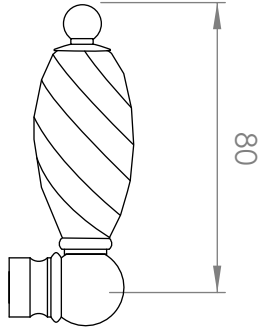

A51.26.V2

SHOWER SET WITH HANDPIECE

3 STAR/9Lpm WELS RATING

STANDARD WITH METAL CROSS HANDLE
OTHER LEVER HANDLE OPTIONS

AVAILABLE WITH:

.ML METAL LEVER

.PL WHITE PORCELAIN
.BL BLACK PORCELAIN
.CK CRACKLE PORCELAIN

.CL SWAROVSKI CRYSTAL

.CC CRYSTAL CROSS

200mm OVERHEAD ROSE
A51.26.V2.200

REQUIRES G 1/2" FEMALE THREAD
IN THE WALL AT 165mm FIXED CENTRES

HOSE LENGTH 1.5m