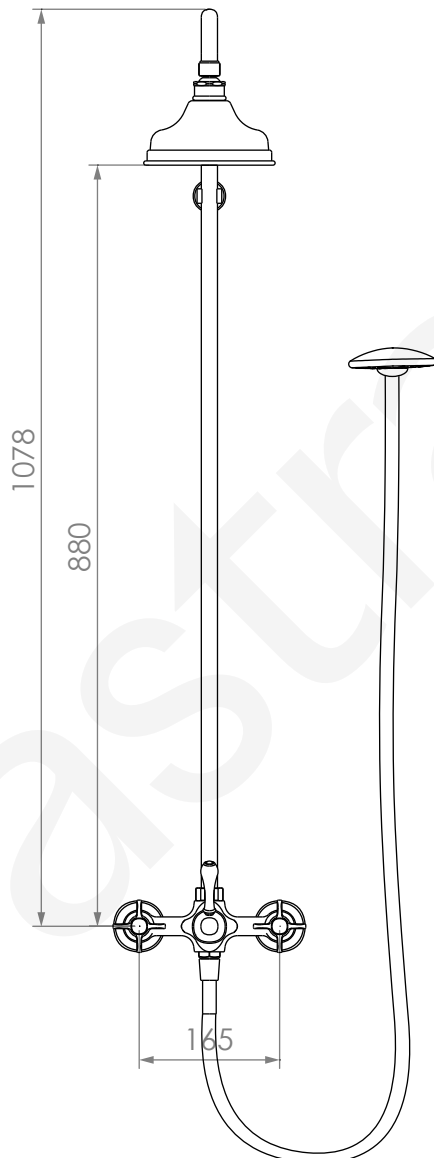

A51.26.V2

SHOWER SET WITH HANDPIECE

3 STAR/9Lpm WELS RATING

STANDARD WITH METAL CROSS HANDLE
OTHER LEVER HANDLE OPTIONS

AVAILABLE WITH:

.ML METAL LEVER

.PL WHITE PORCELAIN
.BL BLACK PORCELAIN
.CK CRACKLE PORCELAIN

.CL SWAROVSKI CRYSTAL

.CC CRYSTAL CROSS

200mm OVERHEAD ROSE
A51.26.V2.200

REQUIRES G 1/2" FEMALE THREAD
IN THE WALL AT 165mm FIXED CENTRES

HOSE LENGTH 1.5m