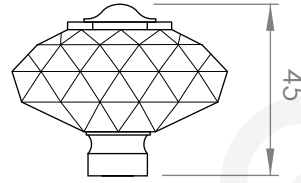

A51.26.V2

SHOWER SET WITH HANDPIECE

3 STAR/9Lpm WELS RATING

STANDARD WITH METAL CROSS HANDLE
OTHER LEVER HANDLE OPTIONS

AVAILABLE WITH:

.ML METAL LEVER

.PL WHITE PORCELAIN
.BL BLACK PORCELAIN
.CK CRACKLE PORCELAIN

.CL SWAROVSKI CRYSTAL

.CC CRYSTAL CROSS

200mm OVERHEAD ROSE
A51.26.V2.200

REQUIRES G 1/2" FEMALE THREAD
IN THE WALL AT 165mm FIXED CENTRES

HOSE LENGTH 1.5m