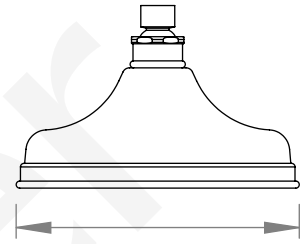

A51.26.V2

SHOWER SET WITH HANDPIECE

3 STAR/9Lpm WELS RATING

STANDARD WITH METAL CROSS HANDLE
OTHER LEVER HANDLE OPTIONS

AVAILABLE WITH:

.ML METAL LEVER

.PL WHITE PORCELAIN
.BL BLACK PORCELAIN
.CK CRACKLE PORCELAIN

.CL SWAROVSKI CRYSTAL

.CC CRYSTAL CROSS

200mm OVERHEAD ROSE
A51.26.V2.200

REQUIRES G 1/2" FEMALE THREAD
IN THE WALL AT 165mm FIXED CENTRES

HOSE LENGTH 1.5m