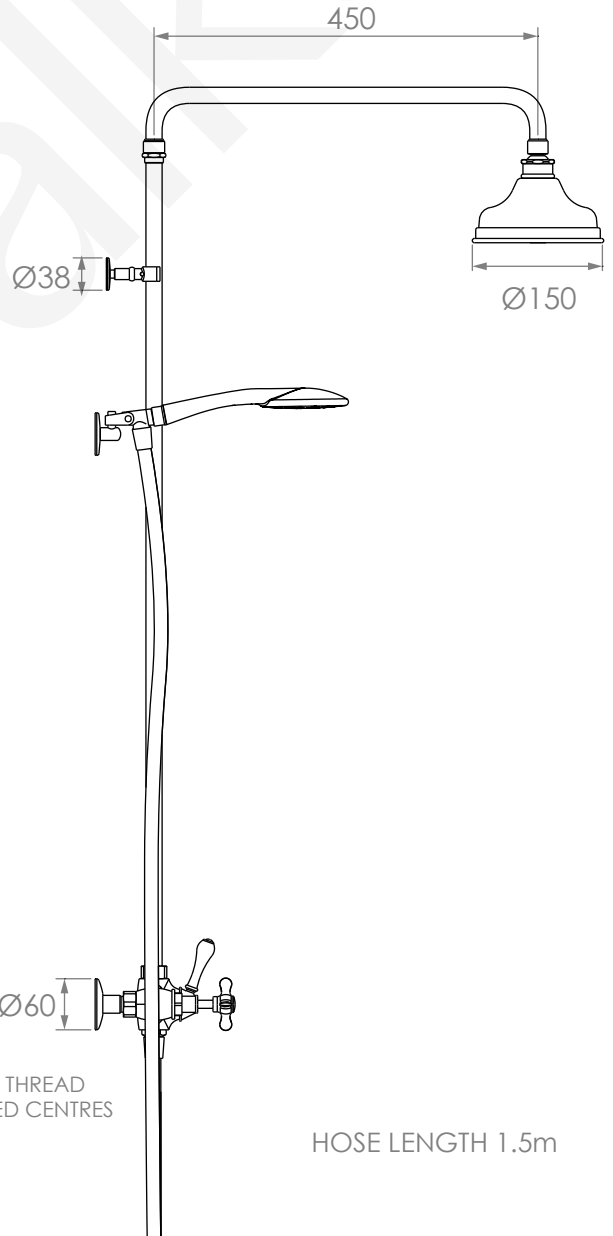

A51.26.V2

SHOWER SET WITH HANDPIECE

3 STAR/9Lpm WELS RATING

STANDARD WITH METAL CROSS HANDLE
OTHER LEVER HANDLE OPTIONS

AVAILABLE WITH:

.ML METAL LEVER

.PL WHITE PORCELAIN
.BL BLACK PORCELAIN
.CK CRACKLE PORCELAIN

.CL SWAROVSKI CRYSTAL

.CC CRYSTAL CROSS

200mm OVERHEAD ROSE
A51.26.V2.200

REQUIRES G 1/2" FEMALE THREAD
IN THE WALL AT 165mm FIXED CENTRES

HOSE LENGTH 1.5m