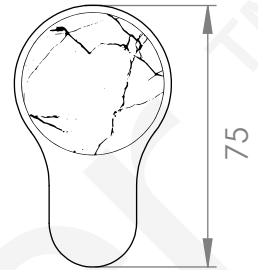

A82.49
WALL TAP SET

STANDARD WITH METAL INSERT
OTHER HANDLE OPTIONS

METAL INSERT

.V2 WITHOUT INSERT

.V3 WHITE CARRARA MARBLE