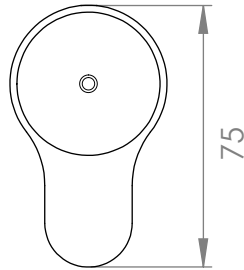

A82.49
WALL TAP SET

STANDARD WITH METAL INSERT
OTHER HANDLE OPTIONS

METAL INSERT

.V2 WITHOUT INSERT

.V3 WHITE CARRARA MARBLE