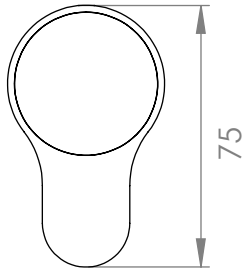

A82.49
WALL TAP SET

STANDARD WITH METAL INSERT
OTHER HANDLE OPTIONS

METAL INSERT

.V2 WITHOUT INSERT

.V3 WHITE CARRARA MARBLE