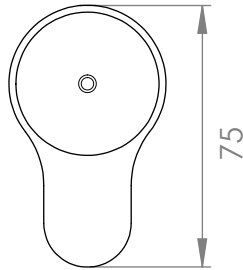

## A82.48

### PROGRESSIVE WALL MIXER

STANDARD WITH METAL INSERT  
OTHER HANDLE OPTIONS

METAL INSERT

.V2 WITHOUT INSERT

.V3 WHITE CARRARA MARBLE