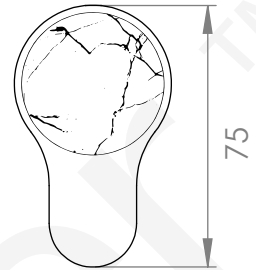

### PROGRESSIVE WALL MIXER

STANDARD WITH METAL INSERT  
OTHER HANDLE OPTIONS

METAL INSERT

.V2 WITHOUT INSERT

.V3 WHITE CARRARA MARBLE