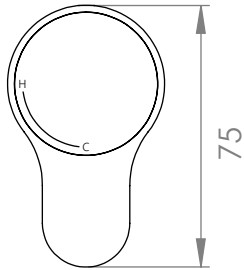

### PROGRESSIVE WALL MIXER

STANDARD WITH METAL INSERT  
OTHER HANDLE OPTIONS

METAL INSERT

.V2 WITHOUT INSERT

.V3 WHITE CARRARA MARBLE