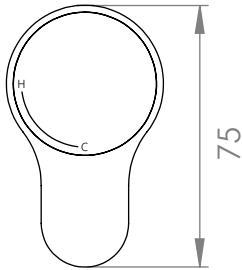

A82.08.V9

KITCHEN SET WITH PULL OUT SPOUT

6 STAR/3.5Lpm WELS RATING

STANDARD WITH METAL INSERT
OTHER HANDLE OPTIONS

METAL INSERT

.V2 WITHOUT INSERT

.V3 WHITE CARRARA MARBLE