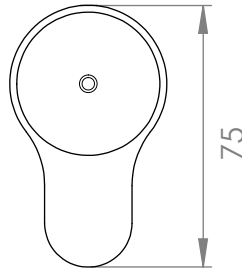

A82.08.V9

KITCHEN SET WITH PULL OUT SPOUT

6 STAR/3.5Lpm WELS RATING

STANDARD WITH METAL INSERT
OTHER HANDLE OPTIONS

METAL INSERT

.V2 WITHOUT INSERT

.V3 WHITE CARRARA MARBLE