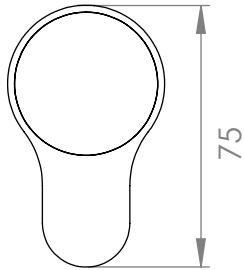

**A82.08**

KITCHEN SET

6 STAR/3.5Lpm WELS RATING

STANDARD WITH METAL INSERT  
OTHER HANDLE OPTIONS

METAL INSERT

.V2 WITHOUT INSERT

.V3 WHITE CARRARA MARBLE