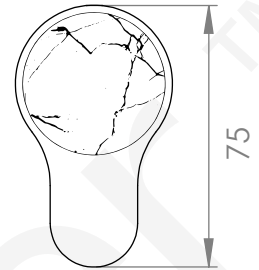

**A82.08**

KITCHEN SET

6 STAR/3.5Lpm WELS RATING

STANDARD WITH METAL INSERT  
OTHER HANDLE OPTIONS

METAL INSERT

.V2 WITHOUT INSERT

.V3 WHITE CARRARA MARBLE