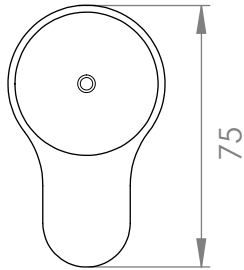

**A82.08**

KITCHEN SET

6 STAR/3.5Lpm WELS RATING

STANDARD WITH METAL INSERT  
OTHER HANDLE OPTIONS

METAL INSERT

.V2 WITHOUT INSERT

.V3 WHITE CARRARA MARBLE