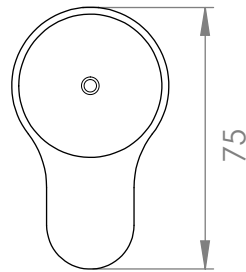

## A82.07.V6

### HOB SET WITH PROGRESSIVE MIXER

[Available with flow control, add **.FC** to end of code - 6 STAR/3.5Lpm WELS RATING]

STANDARD WITH METAL INSERT  
OTHER HANDLE OPTIONS

METAL INSERT

**.V2** WITHOUT INSERT

**.V3** WHITE CARRARA MARBLE

MAX BENCH  
THICKNESS - 35