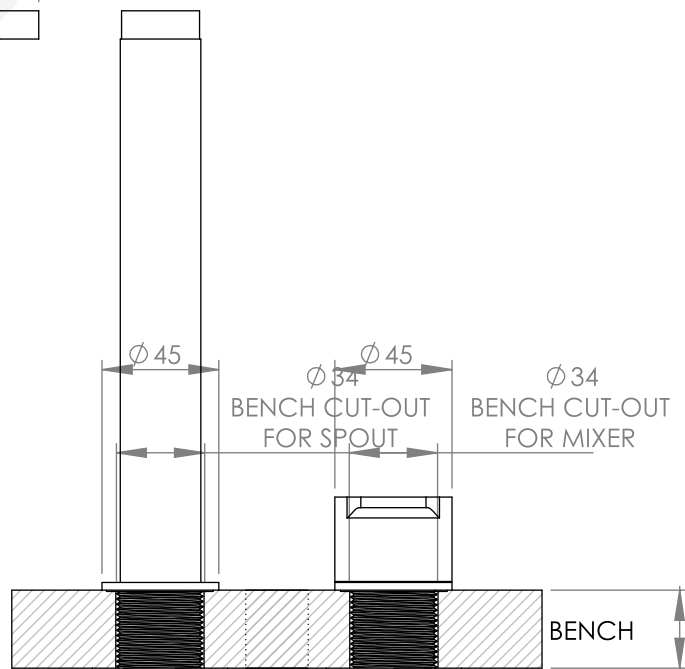

### HOB SET WITH PROGRESSIVE MIXER

[Available with flow control, add **.FC** to end of code - 6 STAR/3.5Lpm WELS RATING]

STANDARD WITH METAL INSERT  
OTHER HANDLE OPTIONS

METAL INSERT

**.V2** WITHOUT INSERT

**.V3** WHITE CARRARA MARBLE

MAX BENCH  
THICKNESS - 35