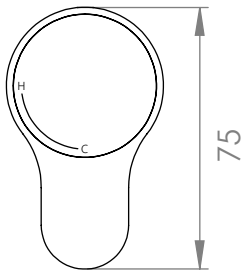

## A82.07.V6

### HOB SET WITH PROGRESSIVE MIXER

[Available with flow control, add **.FC** to end of code - 6 STAR/3.5Lpm WELS RATING]

STANDARD WITH METAL INSERT  
OTHER HANDLE OPTIONS

METAL INSERT

**.V2** WITHOUT INSERT

**.V3** WHITE CARRARA MARBLE

MAX BENCH  
THICKNESS - 35