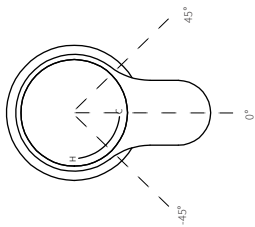

### HOB SET WITH PROGRESSIVE MIXER

[Available with flow control, add **.FC** to end of code - 6 STAR/3.5Lpm WELS RATING]

STANDARD WITH METAL INSERT  
OTHER HANDLE OPTIONS

METAL INSERT

**.V2** WITHOUT INSERT

**.V3** WHITE CARRARA MARBLE

MAX BENCH  
THICKNESS - 35