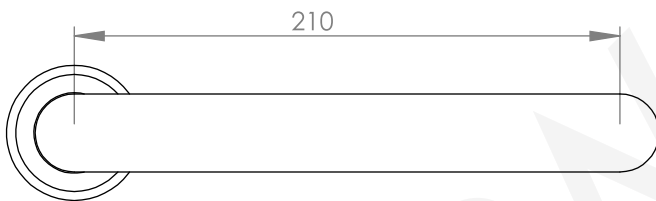

### HOB SET WITH PROGRESSIVE MIXER

[Available with flow control, add **.FC** to end of code - 6 STAR/3.5Lpm WELS RATING]

STANDARD WITH METAL INSERT  
OTHER HANDLE OPTIONS

METAL INSERT

**.V2** WITHOUT INSERT

**.V3** WHITE CARRARA MARBLE

MAX BENCH  
THICKNESS - 35