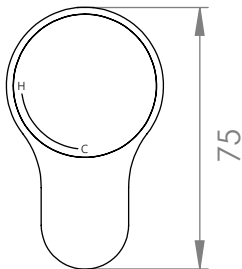

A82.05.48

WALL SET

[Available with flow control, add **.FC** to end of code - 6 STAR/3.5Lpm WELS RATING]

STANDARD WITH METAL INSERT
OTHER HANDLE OPTIONS

METAL INSERT

.V2 WITHOUT INSERT

.V3 WHITE CARRARA MARBLE