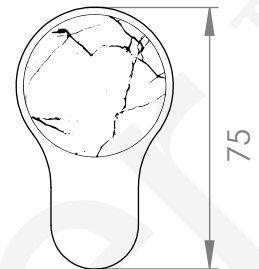

A82.05.48

WALL SET

[Available with flow control, add **.FC** to end of code - 6 STAR/3.5Lpm WELS RATING]

STANDARD WITH METAL INSERT
OTHER HANDLE OPTIONS

METAL INSERT

.V2 WITHOUT INSERT

.V3 WHITE CARRARA MARBLE