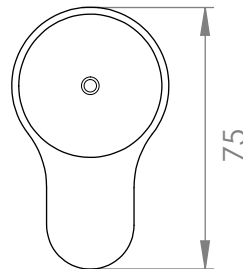

A82.05.48

WALL SET

[Available with flow control, add **.FC** to end of code - 6 STAR/3.5Lpm WELS RATING]

STANDARD WITH METAL INSERT
OTHER HANDLE OPTIONS

METAL INSERT

.V2 WITHOUT INSERT

.V3 WHITE CARRARA MARBLE