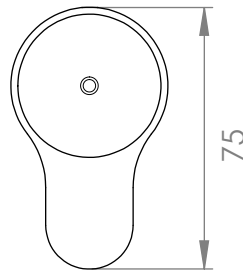

A82.05

WALL SET

[AVAILABLE WITH FLOW CONTROL, ADD .FC TO END OF CODE - 6 STAR/3.5Lpm WELS RATING]

STANDARD WITH METAL INSERT
OTHER HANDLE OPTIONS

METAL INSERT

.V2 WITHOUT INSERT

.V3 WHITE CARRARA MARBLE