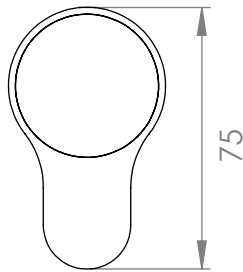

A82.05

WALL SET

[AVAILABLE WITH FLOW CONTROL, ADD .FC TO END OF CODE - 6 STAR/3.5Lpm WELS RATING]

STANDARD WITH METAL INSERT
OTHER HANDLE OPTIONS

METAL INSERT

.V2 WITHOUT INSERT

.V3 WHITE CARRARA MARBLE