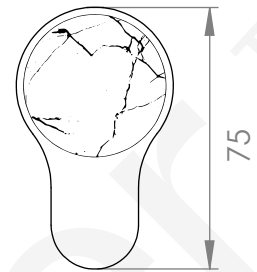

A82.05

WALL SET

[AVAILABLE WITH FLOW CONTROL, ADD .FC TO END OF CODE - 6 STAR/3.5Lpm WELS RATING]

STANDARD WITH METAL INSERT
OTHER HANDLE OPTIONS

METAL INSERT

.V2 WITHOUT INSERT

.V3 WHITE CARRARA MARBLE