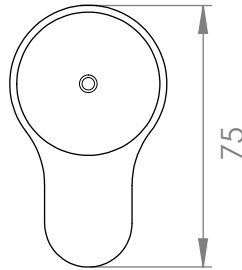

A82.02

BASIN SET

5 STAR/6Lpm WELS RATING

STANDARD WITH METAL INSERT
OTHER HANDLE OPTIONS

METAL INSERT

.V2 WITHOUT INSERT

.V3 WHITE CARRARA MARBLE