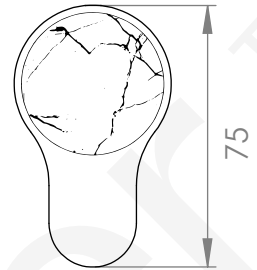

A82.02

BASIN SET

5 STAR/6Lpm WELS RATING

STANDARD WITH METAL INSERT
OTHER HANDLE OPTIONS

METAL INSERT

.V2 WITHOUT INSERT

.V3 WHITE CARRARA MARBLE