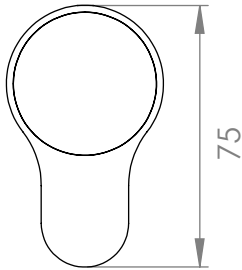

A82.02

BASIN SET

5 STAR/6Lpm WELS RATING

STANDARD WITH METAL INSERT
OTHER HANDLE OPTIONS

METAL INSERT

.V2 WITHOUT INSERT

.V3 WHITE CARRARA MARBLE