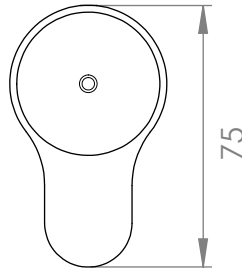

### BASIN SET

5 STAR/6Lpm WELS RATING

STANDARD WITH METAL INSERT  
OTHER HANDLE OPTIONS

METAL INSERT

.V2 WITHOUT INSERT

.V3 WHITE CARRARA MARBLE