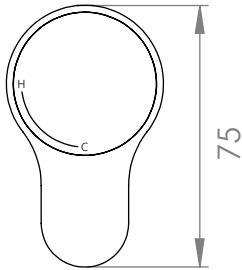

## A82.00.V6

### BASIN SET

5 STAR/6Lpm WELS RATING

STANDARD WITH METAL INSERT  
OTHER HANDLE OPTIONS

METAL INSERT

.V2 WITHOUT INSERT

.V3 WHITE CARRARA MARBLE