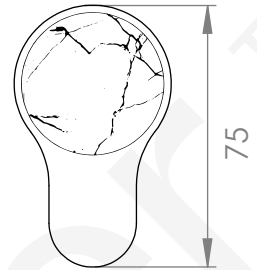

### BASIN SET

5 STAR/6Lpm WELS RATING

STANDARD WITH METAL INSERT  
OTHER HANDLE OPTIONS

METAL INSERT

.V2 WITHOUT INSERT

.V3 WHITE CARRARA MARBLE