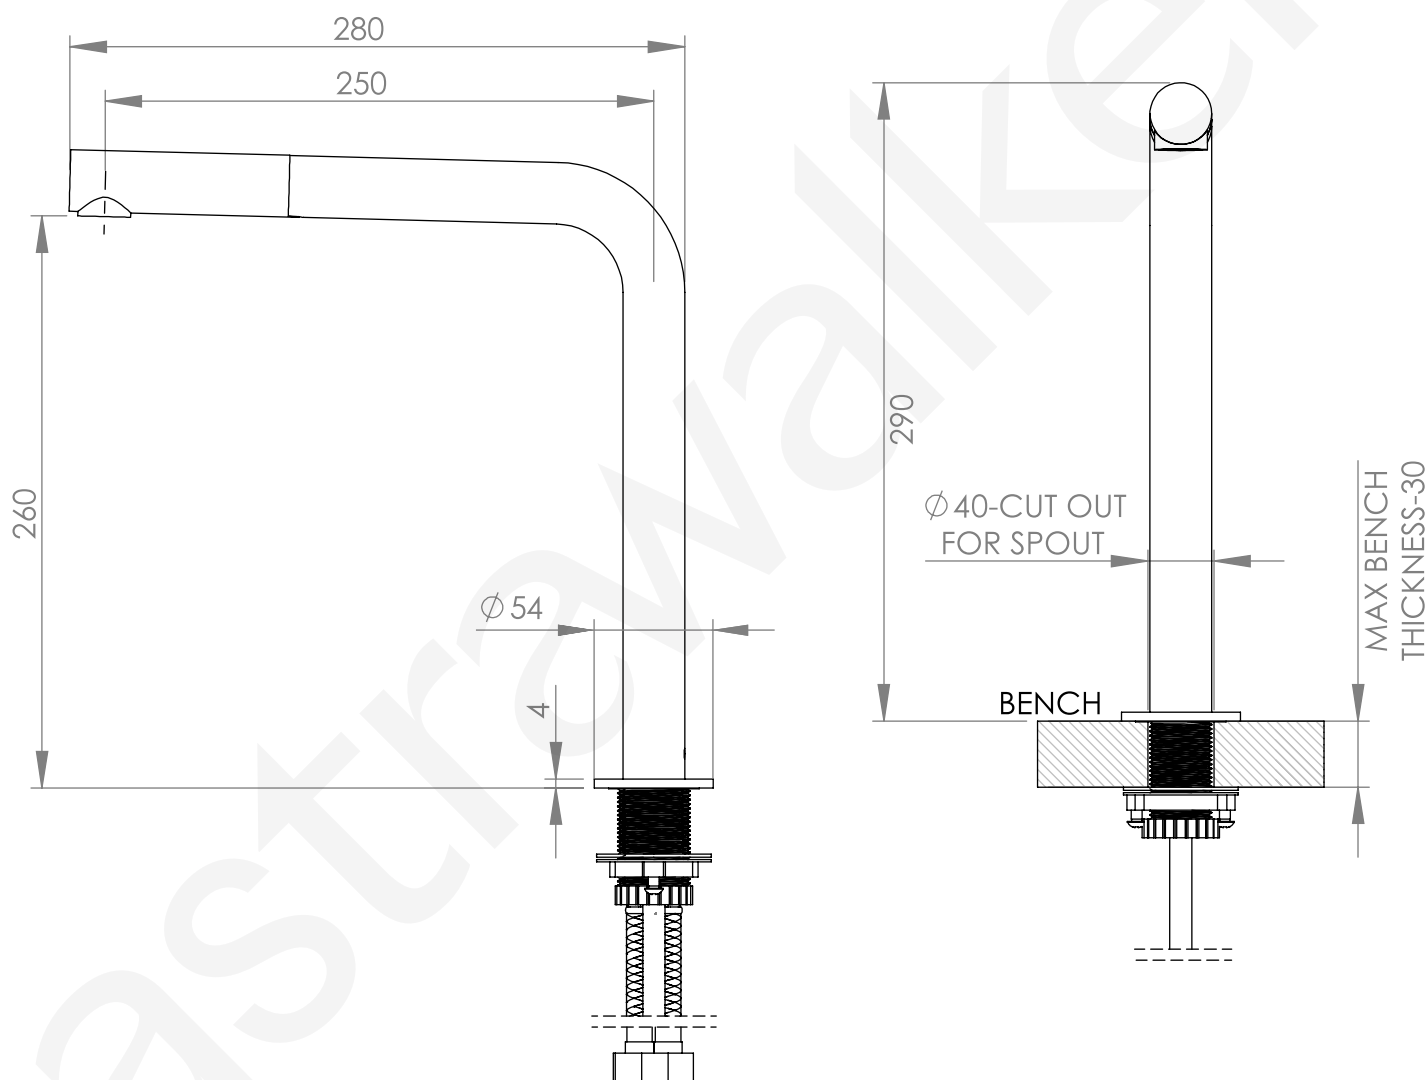

A69.08.V9.S

KITCHEN PULL-OUT SPOUT ONLY

6 STAR/3.5Lpm WELS RATING

PULL-OUT HOSE
LENGTH 1.5m