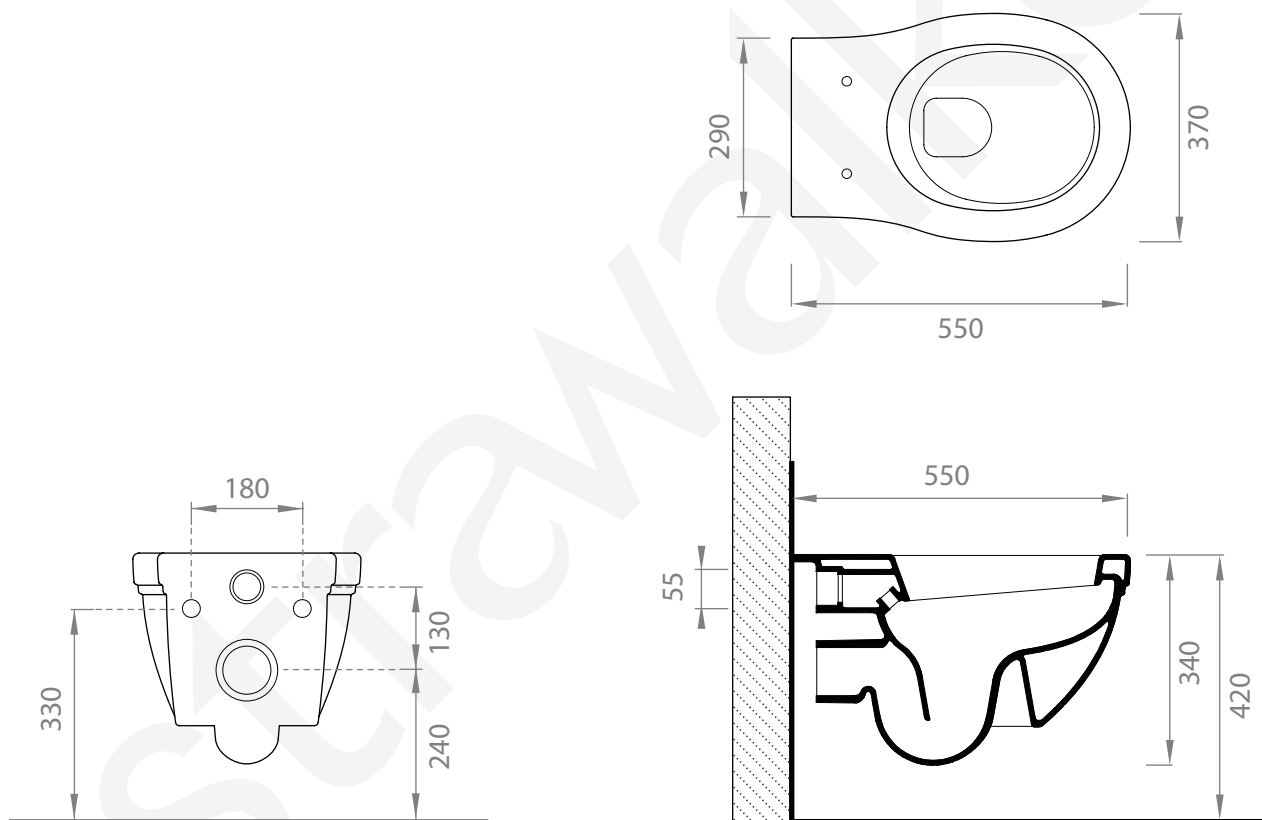

extraglaze®

quickrelease

softclose