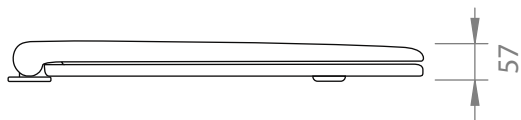

### TOILET SUITE

4 STAR/4.5Lpm WELS RATING or 4 STAR/3Lpm WELS RATING

COMES WITH:  
STANDARD WHITE SOFT-CLOSE SEAT