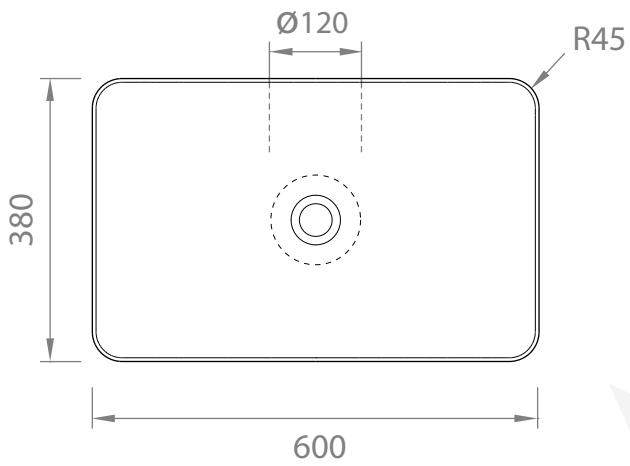

**A94.98.60**

SEMI-INSERT WASHBASIN  
WITHOUT OVERFLOW

FURNITURE'S CUT OUT  
FOR COUNTERTOP INSTALLATION

FURNITURE'S CUT OUT  
FOR BUILT-IN INSTALLATION