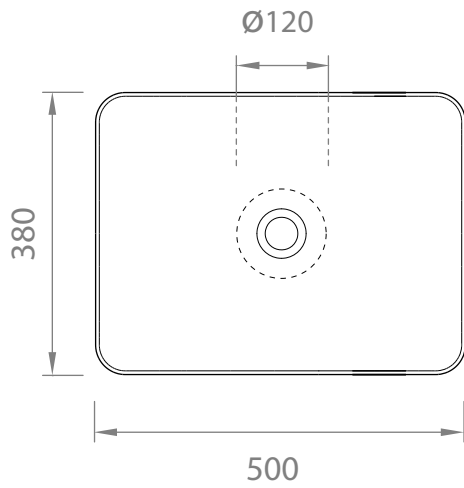

A94.98.50

SEMI-INSERT WASHBASIN
WITHOUT OVERFLOW

FURNITURE'S CUT OUT
FOR COUNTERTOP INSTALLATION

FURNITURE'S CUT OUT
FOR BUILT-IN INSTALLATION