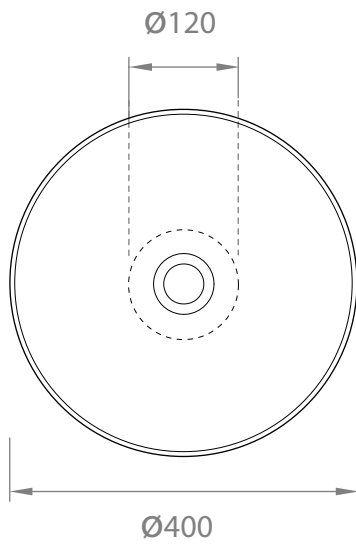

A94.98.40

SEMI-INSERT WASHBASIN
WITHOUT OVERFLOW

FURNITURE'S CUT OUT
FOR COUNTERTOP INSTALLATION

FURNITURE'S CUT OUT
FOR BUILT-IN INSTALLATION