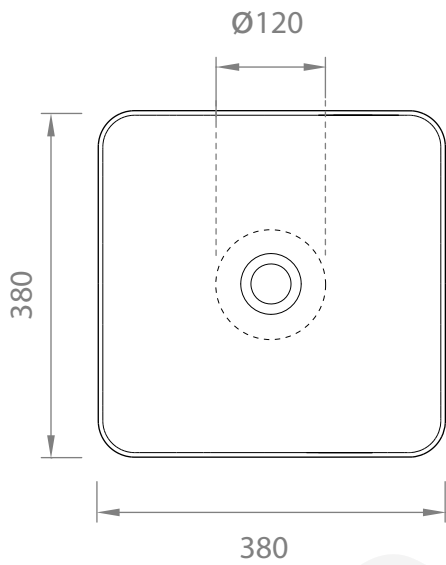

A94.98.38

SEMI-INSERT WASHBASIN
WITHOUT OVERFLOW

FURNITURE'S CUT OUT
FOR COUNTERTOP INSTALLATION

FURNITURE'S CUT OUT
FOR BUILT-IN INSTALLATION