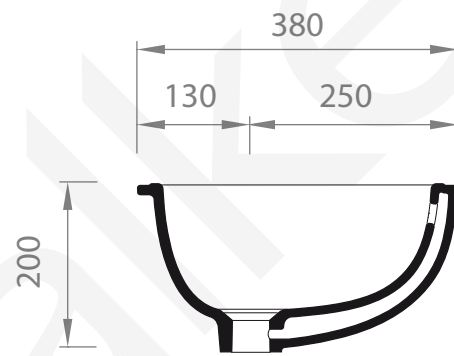

A94.92.55

UNDERCOUNTER WASHBASIN
WITH OVERFLOW

FURNITURE CUT-OUT