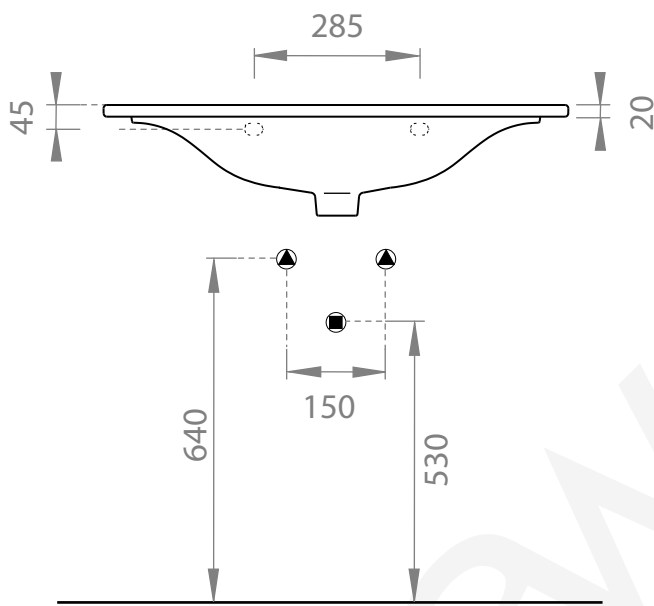

A94.91.80

WALL MOUNTED OR BUILT-IN WASHBASIN
WITH OVERFLOW

WASHBASIN TAP HOLES AVAILABLE AS:

- A94.91.80.0** 0 TAP HOLES
- A94.91.80.1** 1 TAP HOLES
- A94.91.80.3** 3 TAP HOLES

FURNITURE CUT-OUT