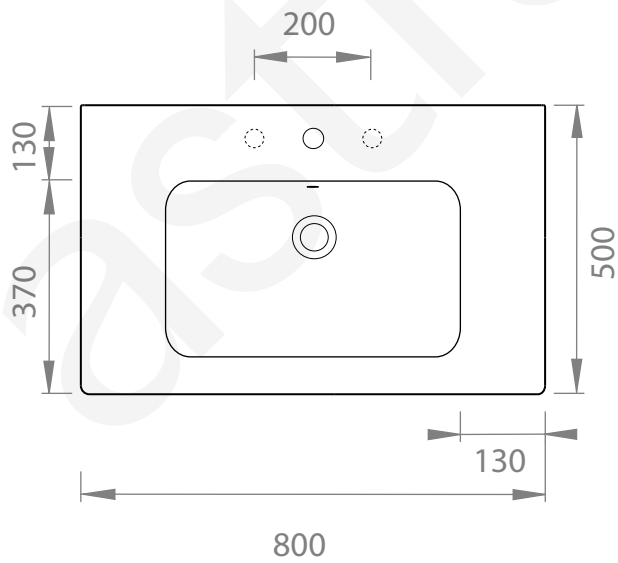

A94.91.80

WALL MOUNTED OR BUILT-IN WASHBASIN
WITH OVERFLOW

WASHBASIN TAP HOLES AVAILABLE AS:

- A94.91.80.0** 0 TAP HOLES
- A94.91.80.1** 1 TAP HOLES
- A94.91.80.3** 3 TAP HOLES

FURNITURE CUT-OUT