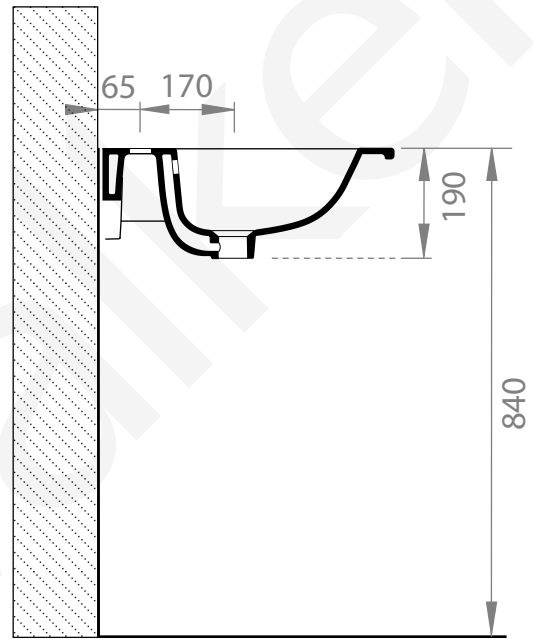

A94.91.80

WALL MOUNTED OR BUILT-IN WASHBASIN
WITH OVERFLOW

WASHBASIN TAP HOLES AVAILABLE AS:

- A94.91.80.0** 0 TAP HOLES
- A94.91.80.1** 1 TAP HOLES
- A94.91.80.3** 3 TAP HOLES

FURNITURE CUT-OUT