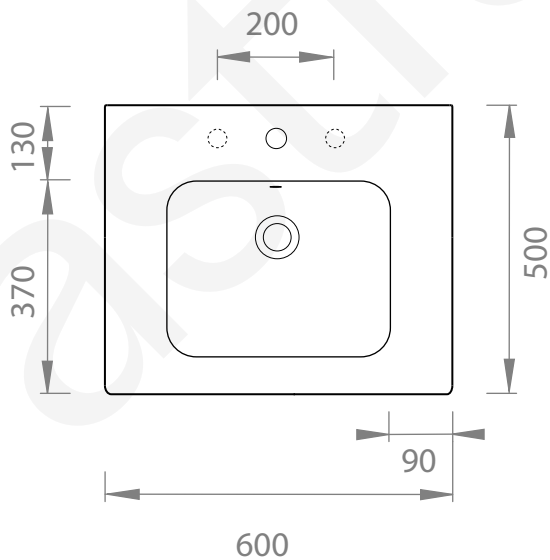

A94.91.60

WALL MOUNTED OR BUILT-IN WASHBASIN
WITH OVERFLOW

WASHBASIN TAP HOLES AVAILABLE AS:

A94.91.60.0 0 TAP HOLES

A94.91.60.1 1 TAP HOLES

A94.91.60.3 3 TAP HOLES

FURNITURE CUT-OUT