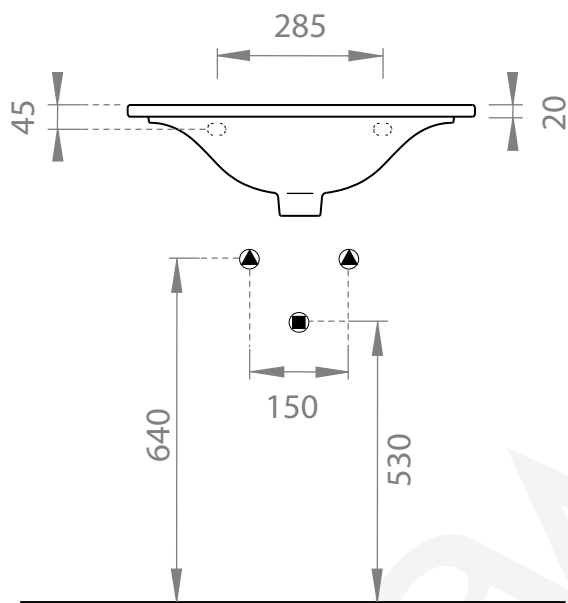

A94.91.60

WALL MOUNTED OR BUILT-IN WASHBASIN
WITH OVERFLOW

WASHBASIN TAP HOLES AVAILABLE AS:

A94.91.60.0 0 TAP HOLES

A94.91.60.1 1 TAP HOLES

A94.91.60.3 3 TAP HOLES

FURNITURE CUT-OUT