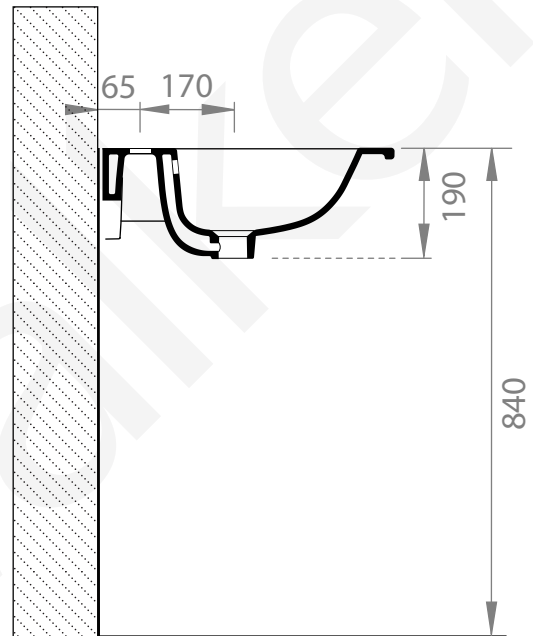

A94.91.60

WALL MOUNTED OR BUILT-IN WASHBASIN
WITH OVERFLOW

WASHBASIN TAP HOLES AVAILABLE AS:

A94.91.60.0 0 TAP HOLES

A94.91.60.1 1 TAP HOLES

A94.91.60.3 3 TAP HOLES

FURNITURE CUT-OUT