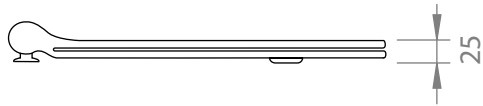

A94.75.99

TOILET SUITE

4 STAR/4.5Lpm WELS RATING or 4 STAR/3Lpm WELS RATING

COMES WITH:
STANDARD SLIM SOFT-CLOSE SEAT

A94.75
SOFT-CLOSE SEAT

FLUSHING CONNECTION

DISTANCE
* 240 mm