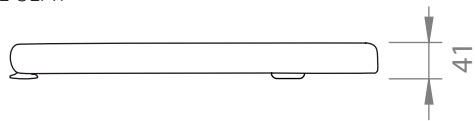

A94.75.99

TOILET SUITE

4 STAR/4.5Lpm WELS RATING or 4 STAR/3Lpm WELS RATING

COMES WITH:
STANDARD SLIM SOFT-CLOSE SEAT

A94.75
SOFT-CLOSE SEAT

FLUSHING CONNECTION

DISTANCE
* 240 mm