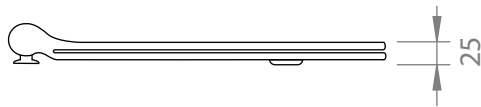

A94.75

TOILET SUITE

4 STAR/4.5Lpm WELS RATING or 4 STAR/3Lpm WELS RATING

COMES WITH:
STANDARD SOFT-CLOSE SEAT

A94.75.99

SLIM SOFT-CLOSE SEAT

FLUSHING CONNECTION

DISTANCE
* 240 mm