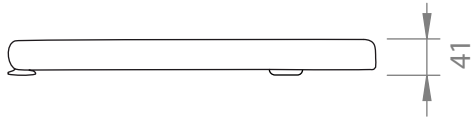

A94.75

TOILET SUITE

4 STAR/4.5Lpm WELS RATING or 4 STAR/3Lpm WELS RATING

COMES WITH:
STANDARD SOFT-CLOSE SEAT

A94.75.99

SLIM SOFT-CLOSE SEAT

FLUSHING CONNECTION

DISTANCE
* 240 mm