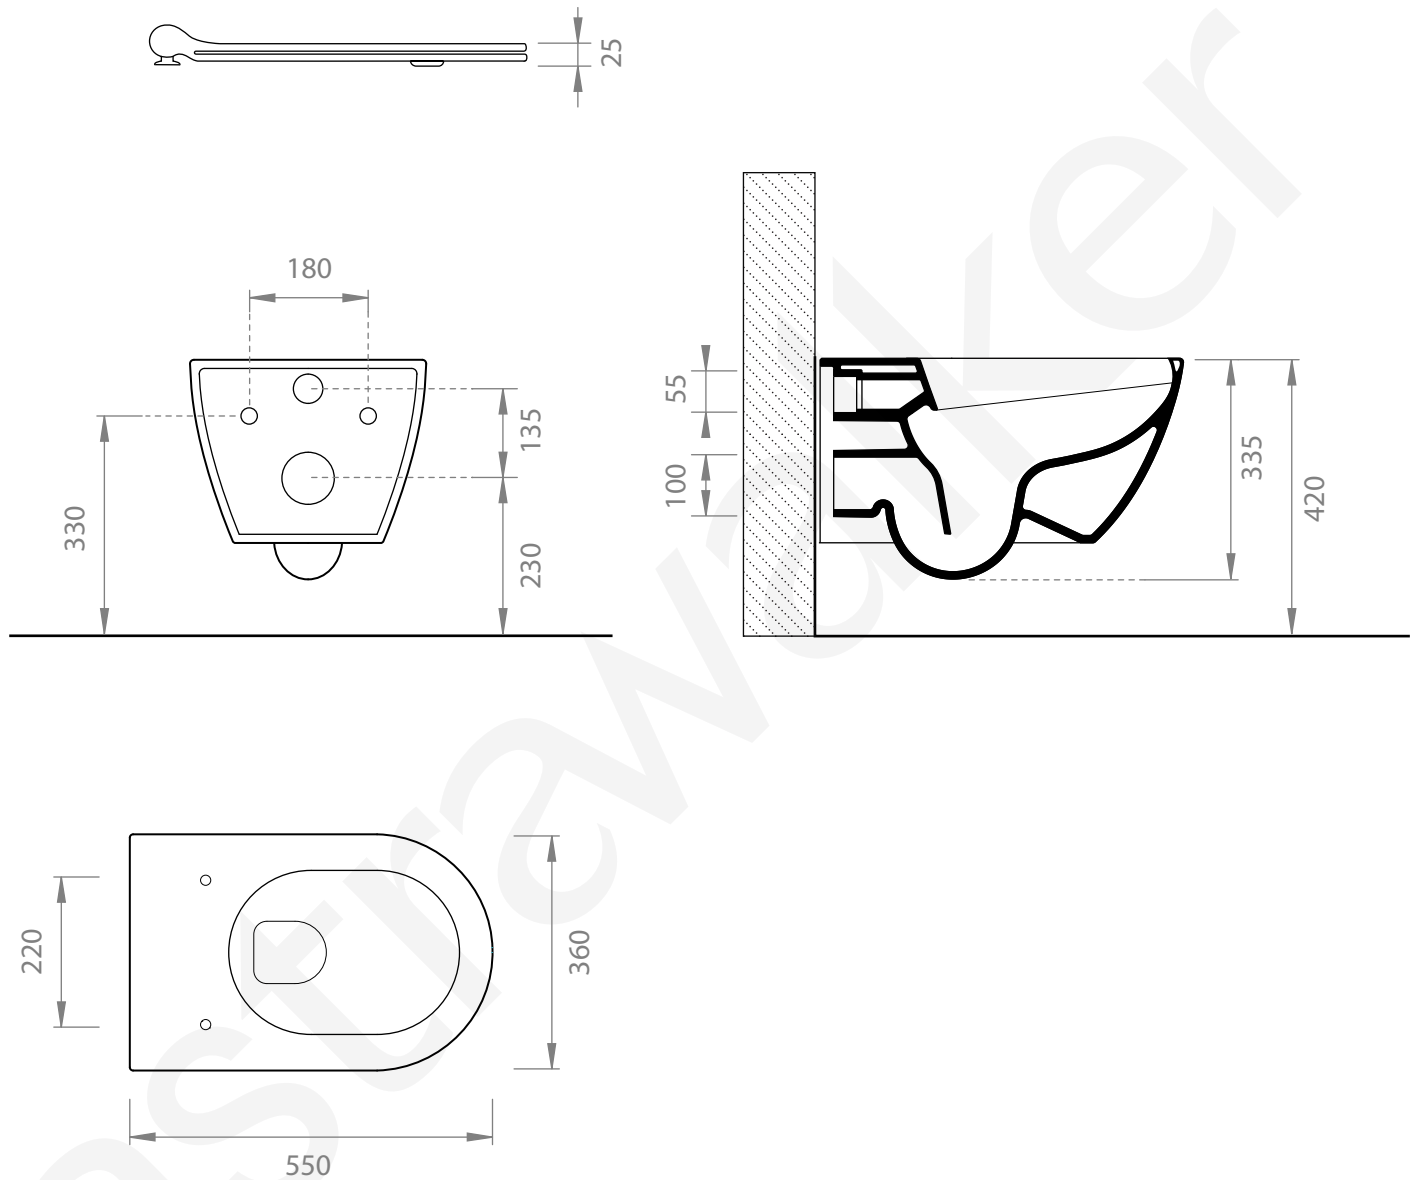

A94.67.99

WALL MOUNTED SWIRLFLUSH TOILET PAN

4 STAR/4.5Lpm WELS RATING or 4 STAR/3Lpm WELS RATING

COMES WITH:
SLIM SOFT-CLOSE SEAT

swirlflush®

extraglaze®

quickrelease

softclose