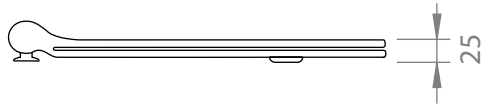

### WALL MOUNTED SWIRLFLUSH TOILET PAN

4 STAR/4.5Lpm WELS RATING or 4 STAR/3Lpm WELS RATING

COMES WITH:  
SLIM SOFT-CLOSE SEAT

swirlflush®

extraglaze®

quickrelease

softclose