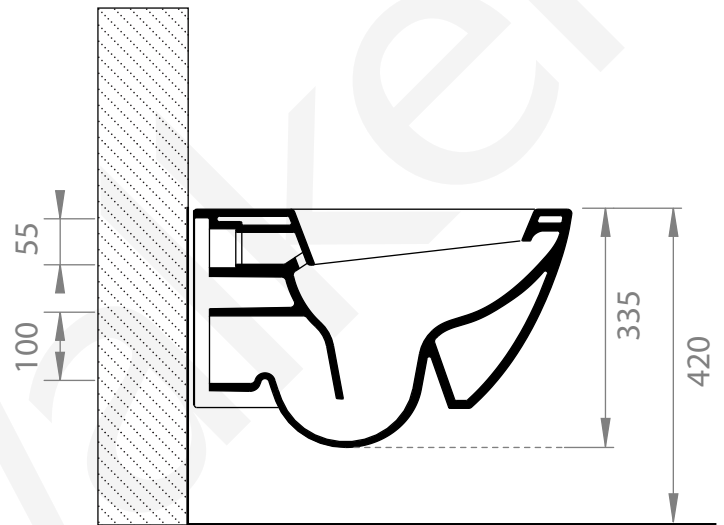

### WALL MOUNTED SWIRLFLUSH TOILET PAN

4 STAR/4.5Lpm WELS RATING or 4 STAR/3Lpm WELS RATING

COMES WITH:  
SLIM SOFT-CLOSE SEAT

swirlflush®

extraglaze®

quickrelease

softclose