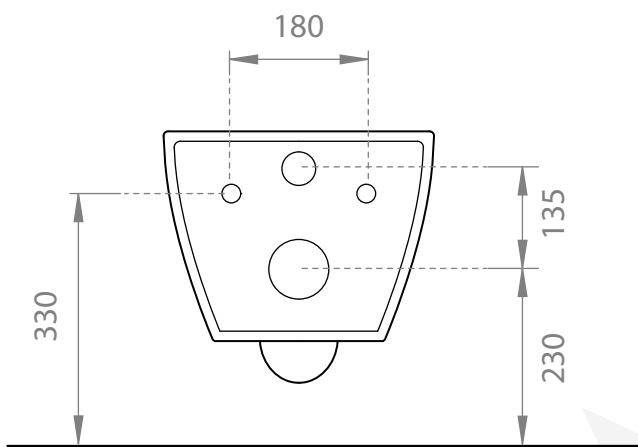

### WALL MOUNTED SWIRLFLUSH TOILET PAN

4 STAR/4.5Lpm WELS RATING or 4 STAR/3Lpm WELS RATING

COMES WITH:  
SLIM SOFT-CLOSE SEAT

swirlflush®

extraglaze®

quickrelease

softclose