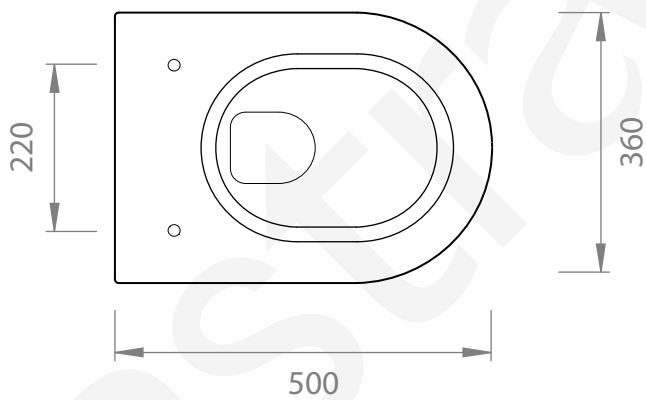

### WALL MOUNTED SWIRLFLUSH TOILET PAN

4 STAR/4.5Lpm WELS RATING or 4 STAR/3Lpm WELS RATING

COMES WITH:  
SLIM SOFT-CLOSE SEAT

swirlflush®

extraglaze®

quickrelease

softclose