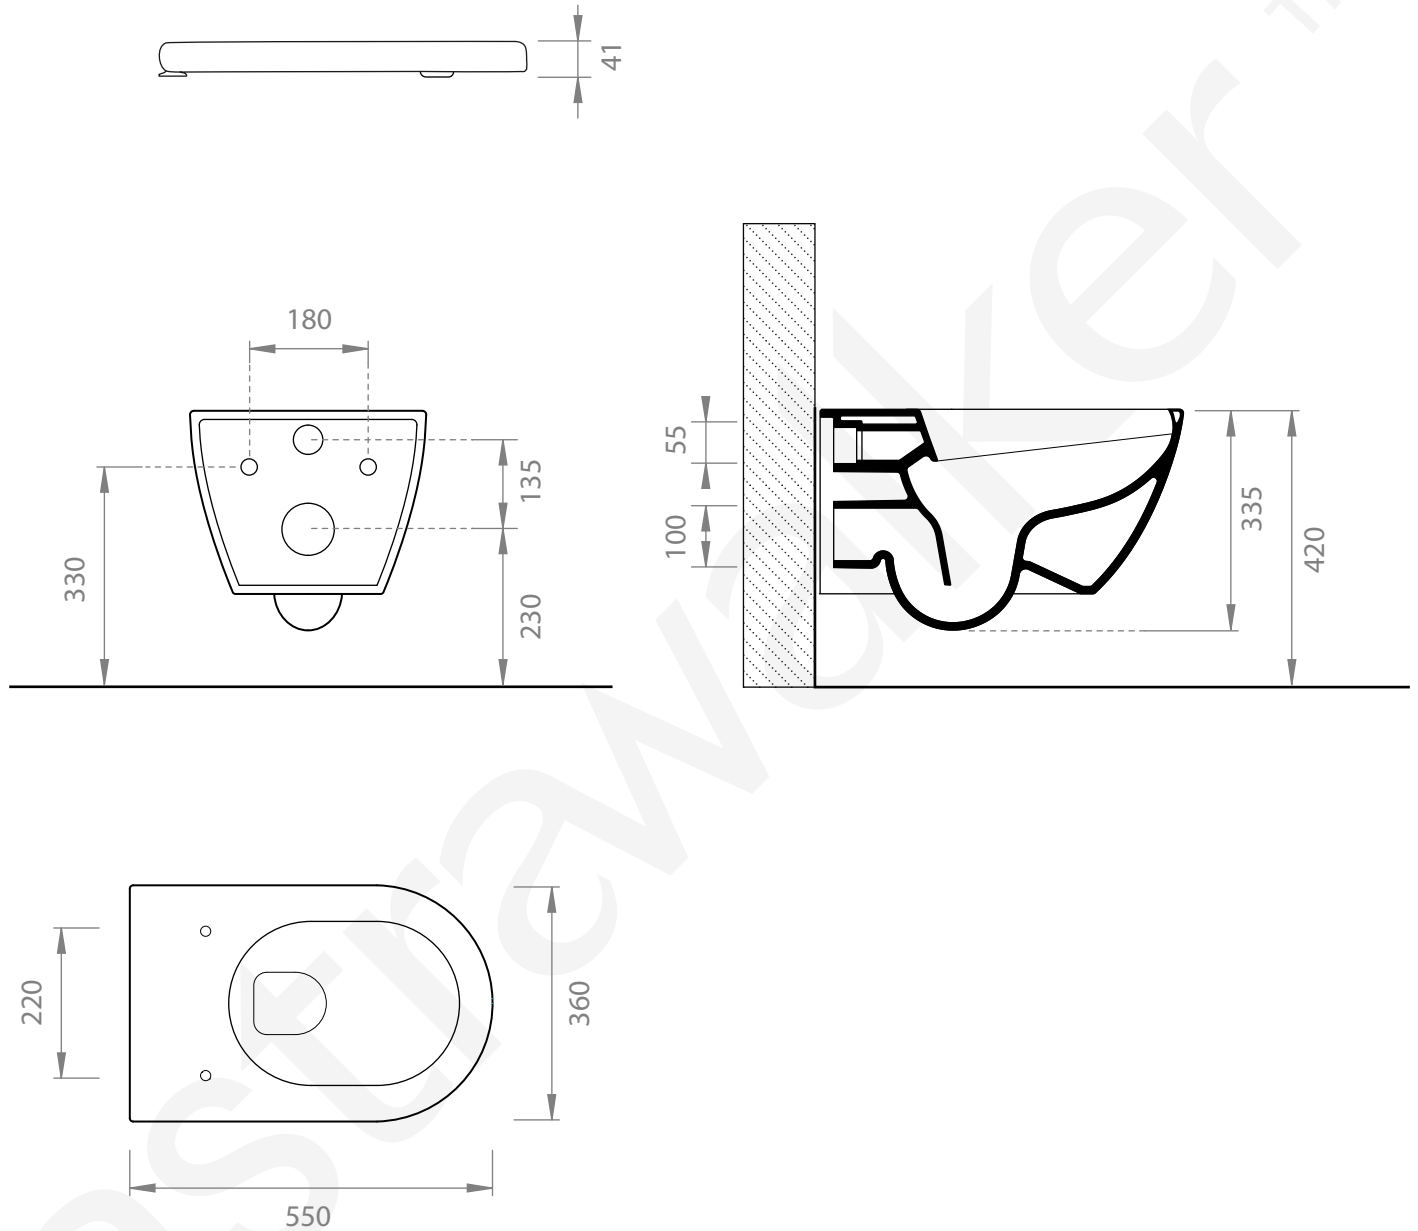

A94.67

WALL MOUNTED SWIRLFLUSH TOILET PAN

4 STAR/4.5Lpm WELS RATING or 4 STAR/3Lpm WELS RATING

COMES WITH:
STANDARD SOFT-CLOSE SEAT

swirlflush®

extraglaze®

quickrelease

softclose