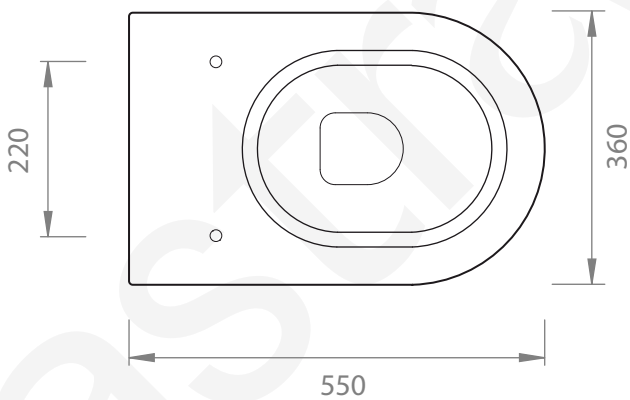

A94.66.99

FLOOR MOUNTED SWIRLFLUSH TOILET PAN

4 STAR/4.5Lpm WELS RATING or 4 STAR/3Lpm WELS RATING

COMES WITH:
SLIM SOFT-CLOSE SEAT

FLUSHING CONNECTION

DISTANCE
* 110 mm

BACK VIEW

swirlflush®