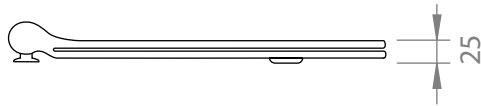

A94.66.99

FLOOR MOUNTED SWIRLFLUSH TOILET PAN

4 STAR/4.5Lpm WELS RATING or 4 STAR/3Lpm WELS RATING

COMES WITH:
SLIM SOFT-CLOSE SEAT

FLUSHING CONNECTION

DISTANCE
* 110 mm

BACK VIEW

swirlflush®