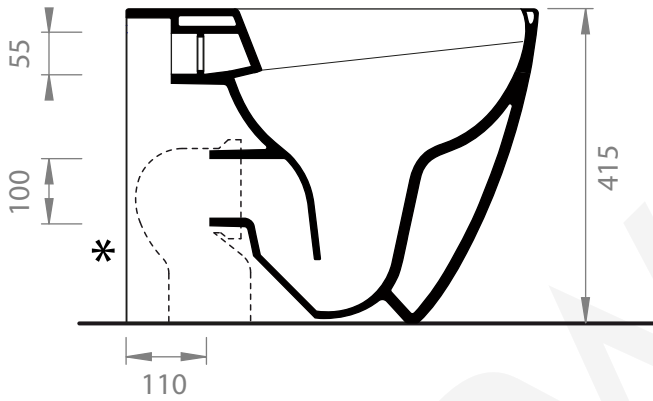

A94.66.99

FLOOR MOUNTED SWIRLFLUSH TOILET PAN

4 STAR/4.5Lpm WELS RATING or 4 STAR/3Lpm WELS RATING

COMES WITH:
SLIM SOFT-CLOSE SEAT

FLUSHING CONNECTION

DISTANCE
* 110 mm

BACK VIEW

swirlflush®