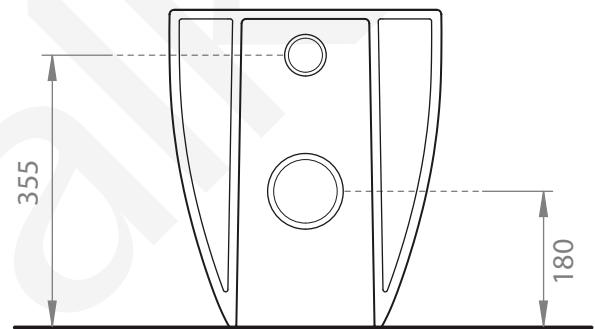

A94.66.99

FLOOR MOUNTED SWIRLFLUSH TOILET PAN

4 STAR/4.5Lpm WELS RATING or 4 STAR/3Lpm WELS RATING

COMES WITH:
SLIM SOFT-CLOSE SEAT

FLUSHING CONNECTION

DISTANCE
* 110 mm

BACK VIEW

swirlflush®