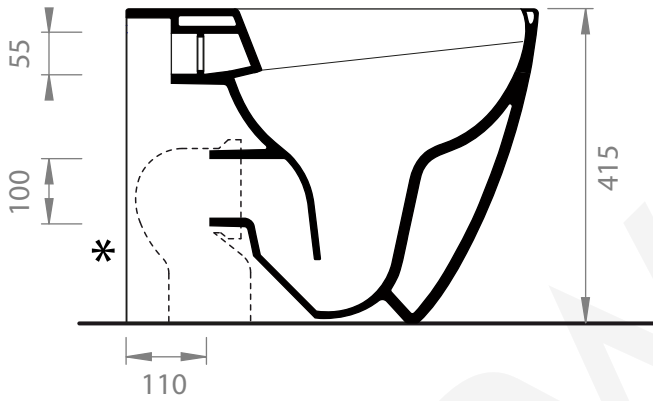

A94.66

FLOOR MOUNTED TOILET PAN

4 STAR/4.5Lpm WELS RATING or 4 STAR/3Lpm WELS RATING

COMES WITH:
STANDARD SOFT-CLOSE SEAT

FLUSHING CONNECTION

DISTANCE
* 110 mm

BACK VIEW

swirlflush®