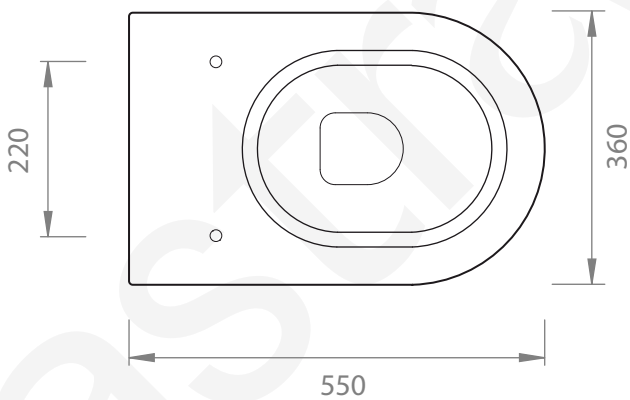

A94.66

FLOOR MOUNTED TOILET PAN

4 STAR/4.5Lpm WELS RATING or 4 STAR/3Lpm WELS RATING

COMES WITH:
STANDARD SOFT-CLOSE SEAT

FLUSHING CONNECTION

DISTANCE
* 110 mm

BACK VIEW

swirlflush®