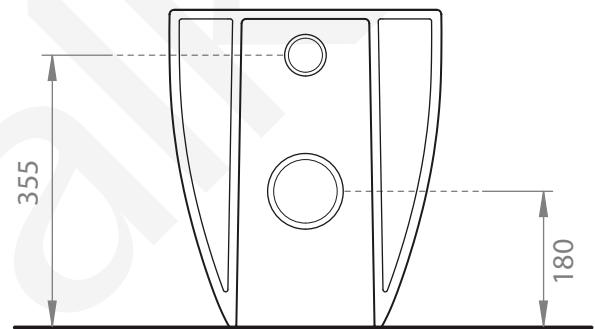

A94.66

FLOOR MOUNTED TOILET PAN

4 STAR/4.5Lpm WELS RATING or 4 STAR/3Lpm WELS RATING

COMES WITH:
STANDARD SOFT-CLOSE SEAT

FLUSHING CONNECTION

DISTANCE
* 110 mm

BACK VIEW

swirlflush®