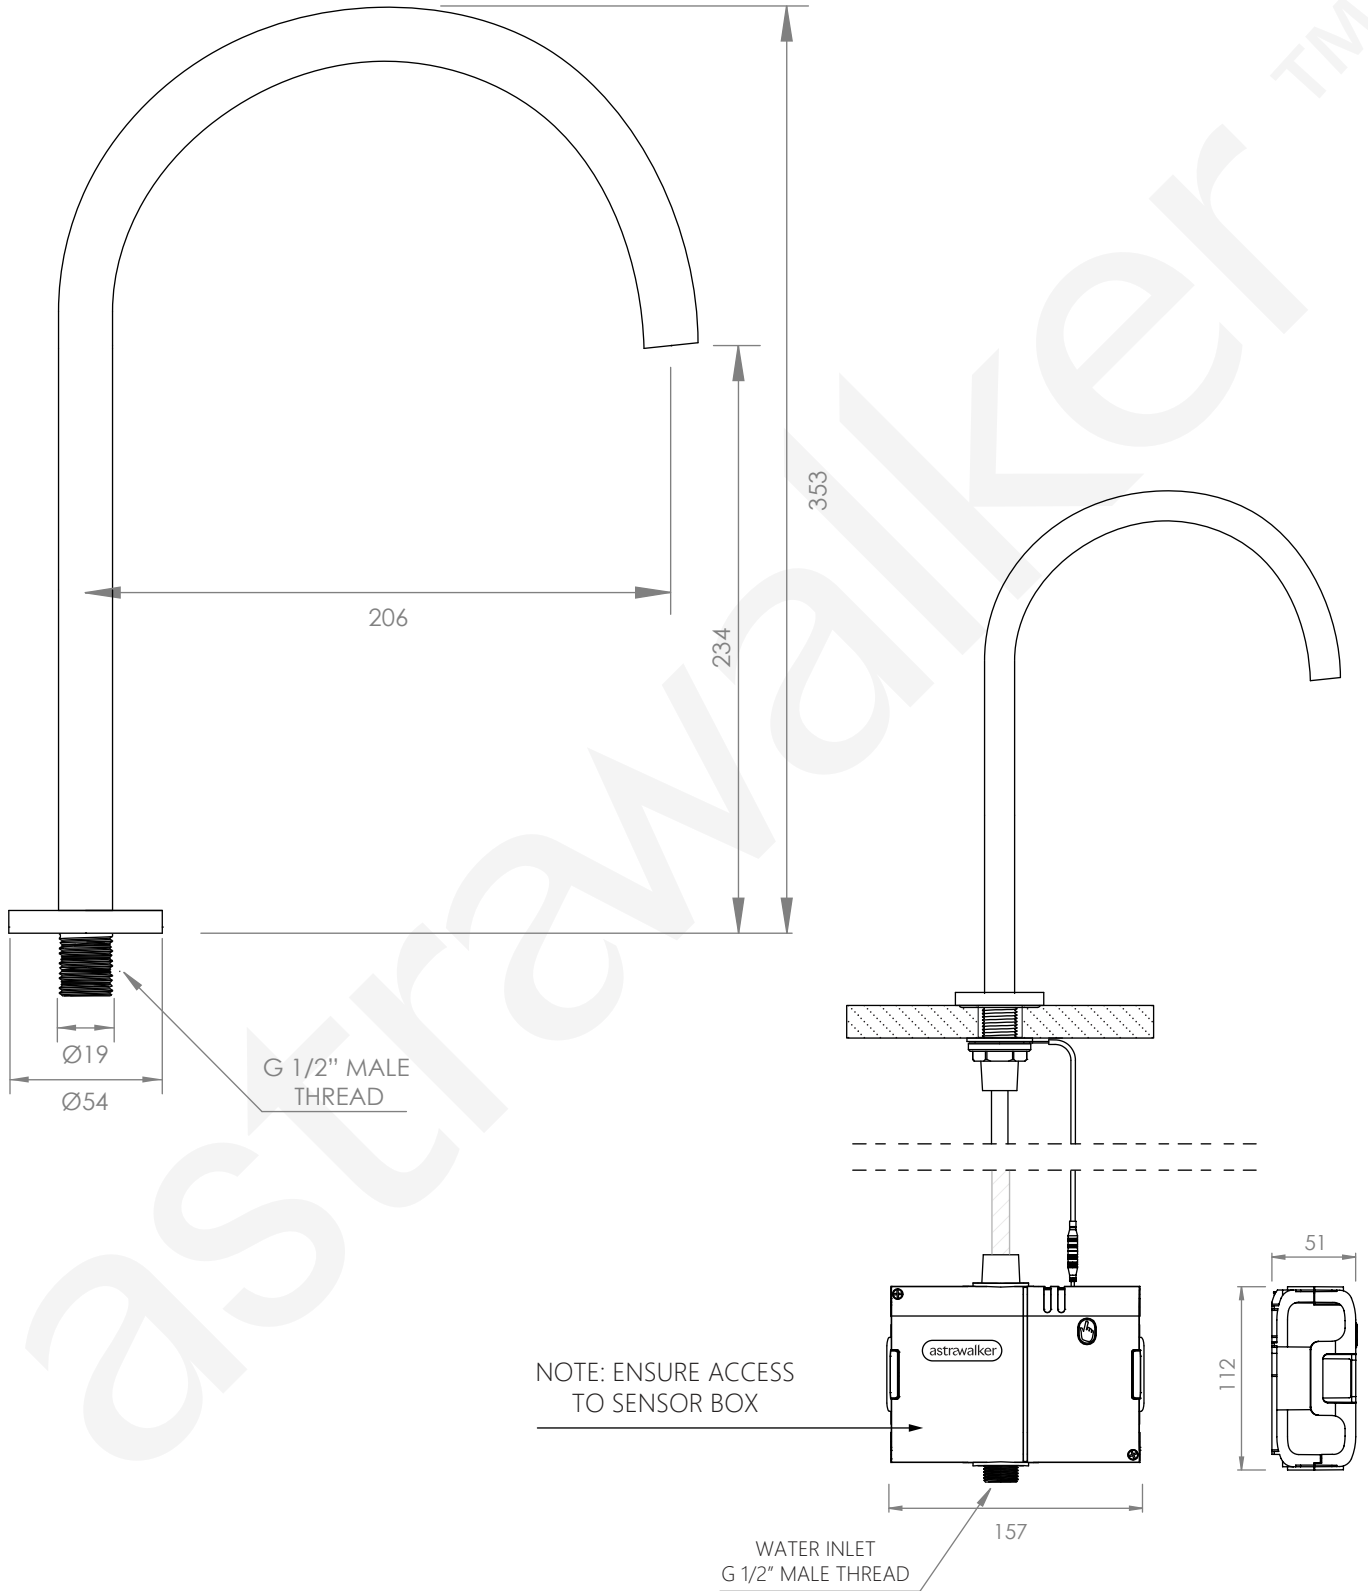

## A80.07

### BENCH SPOUT WITH CAPACITIVE SENSOR MECHANISM

6 Star 4Lpm WELS RATING