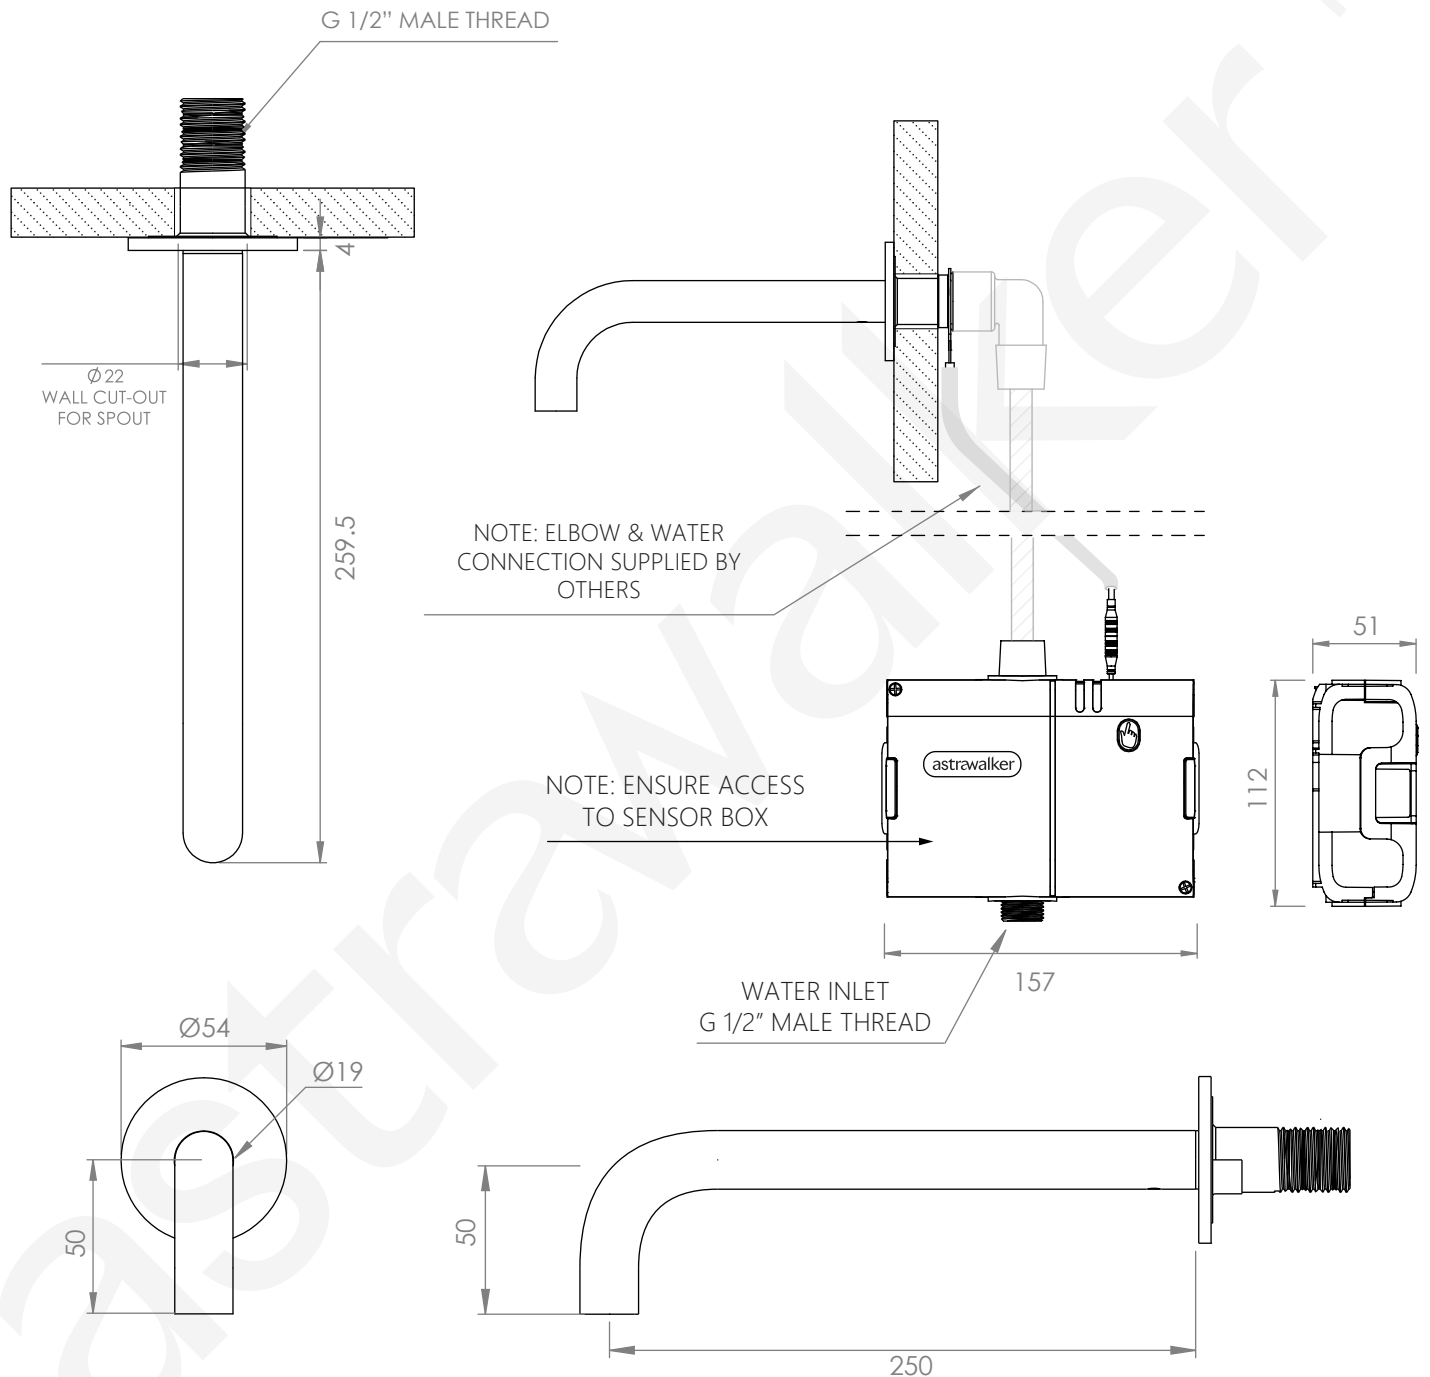

A80.06.V2

WALL SPOUT WITH CAPACITIVE SENSOR MECHANISM

6 Star 3.5Lpm WELS RATING

Head Office

215 North Rocks Road
North Rocks NSW 2151
Australia

Concept Showroom

44 Gurner Street
Paddington NSW 2021
Australia