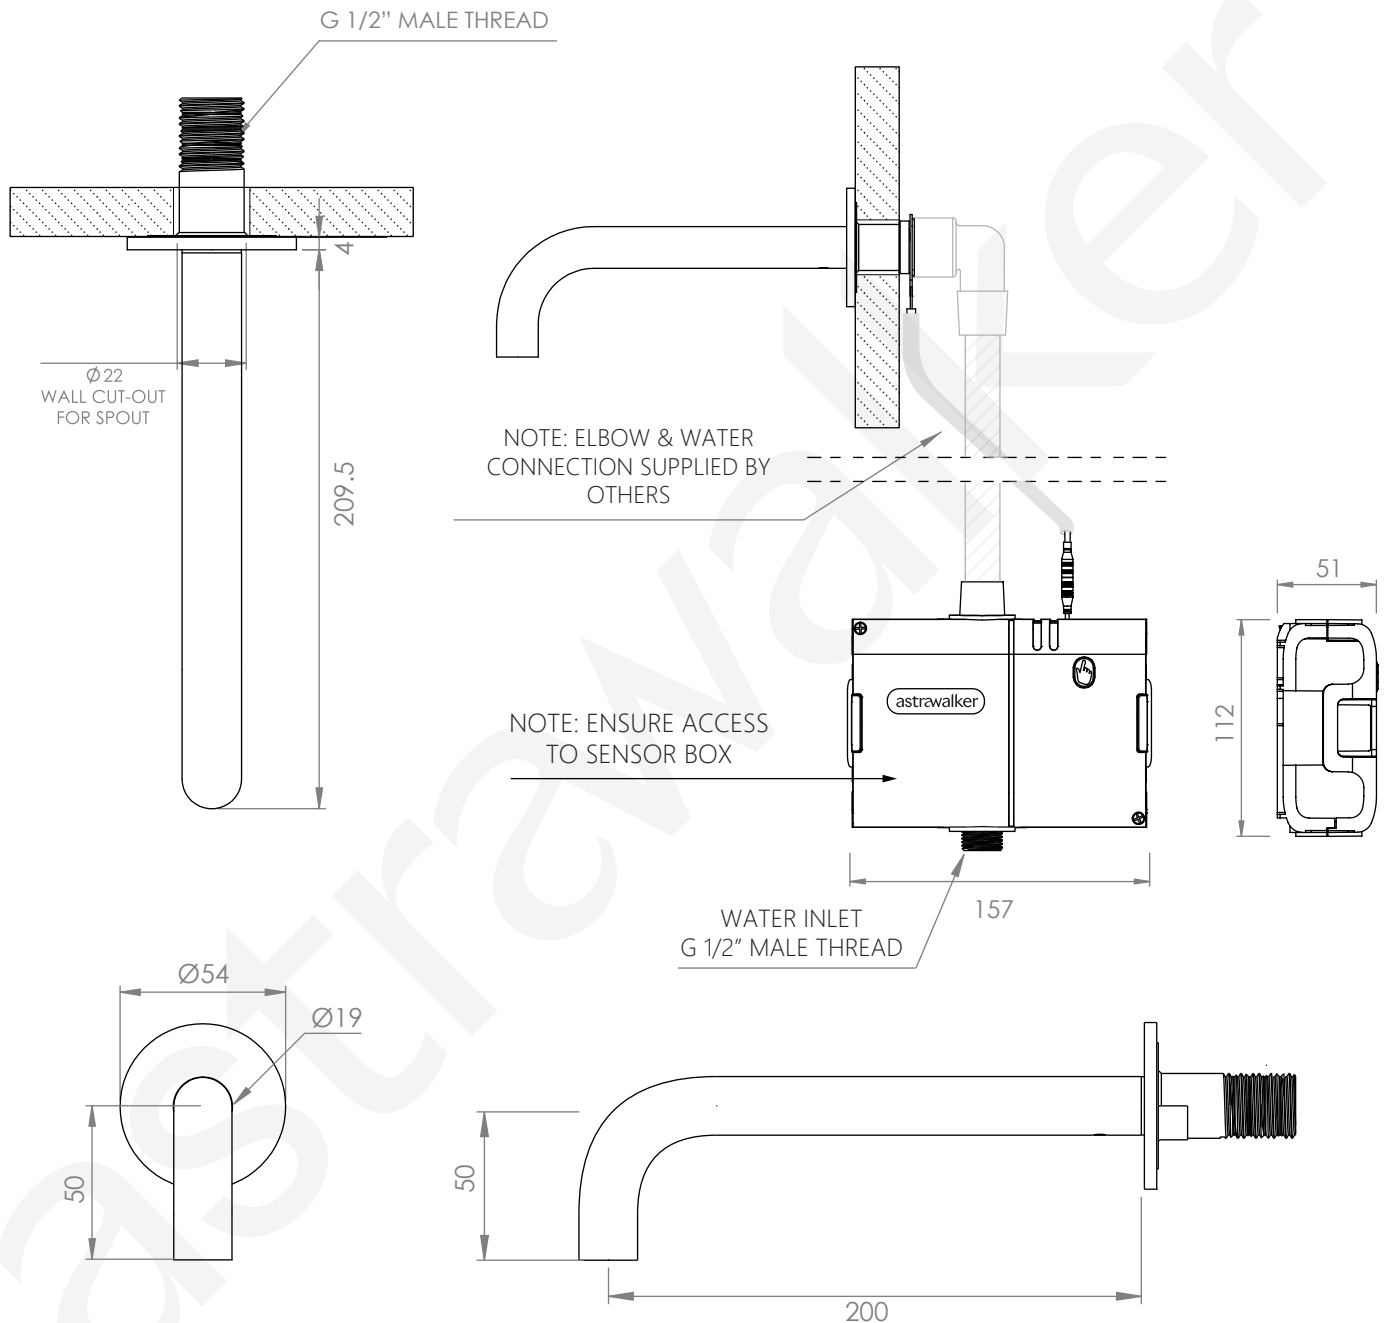

A80.06

WALL SPOUT WITH CAPACITIVE SENSOR MECHANISM

6 Star 3.5Lpm WELS RATING

Head Office

215 North Rocks Road
North Rocks NSW 2151
Australia

Concept Showroom

44 Gurner Street
Paddington NSW 2021
Australia

+61 2 8838 5100
@astrawalkerofficial
www.astrawalker.com.au