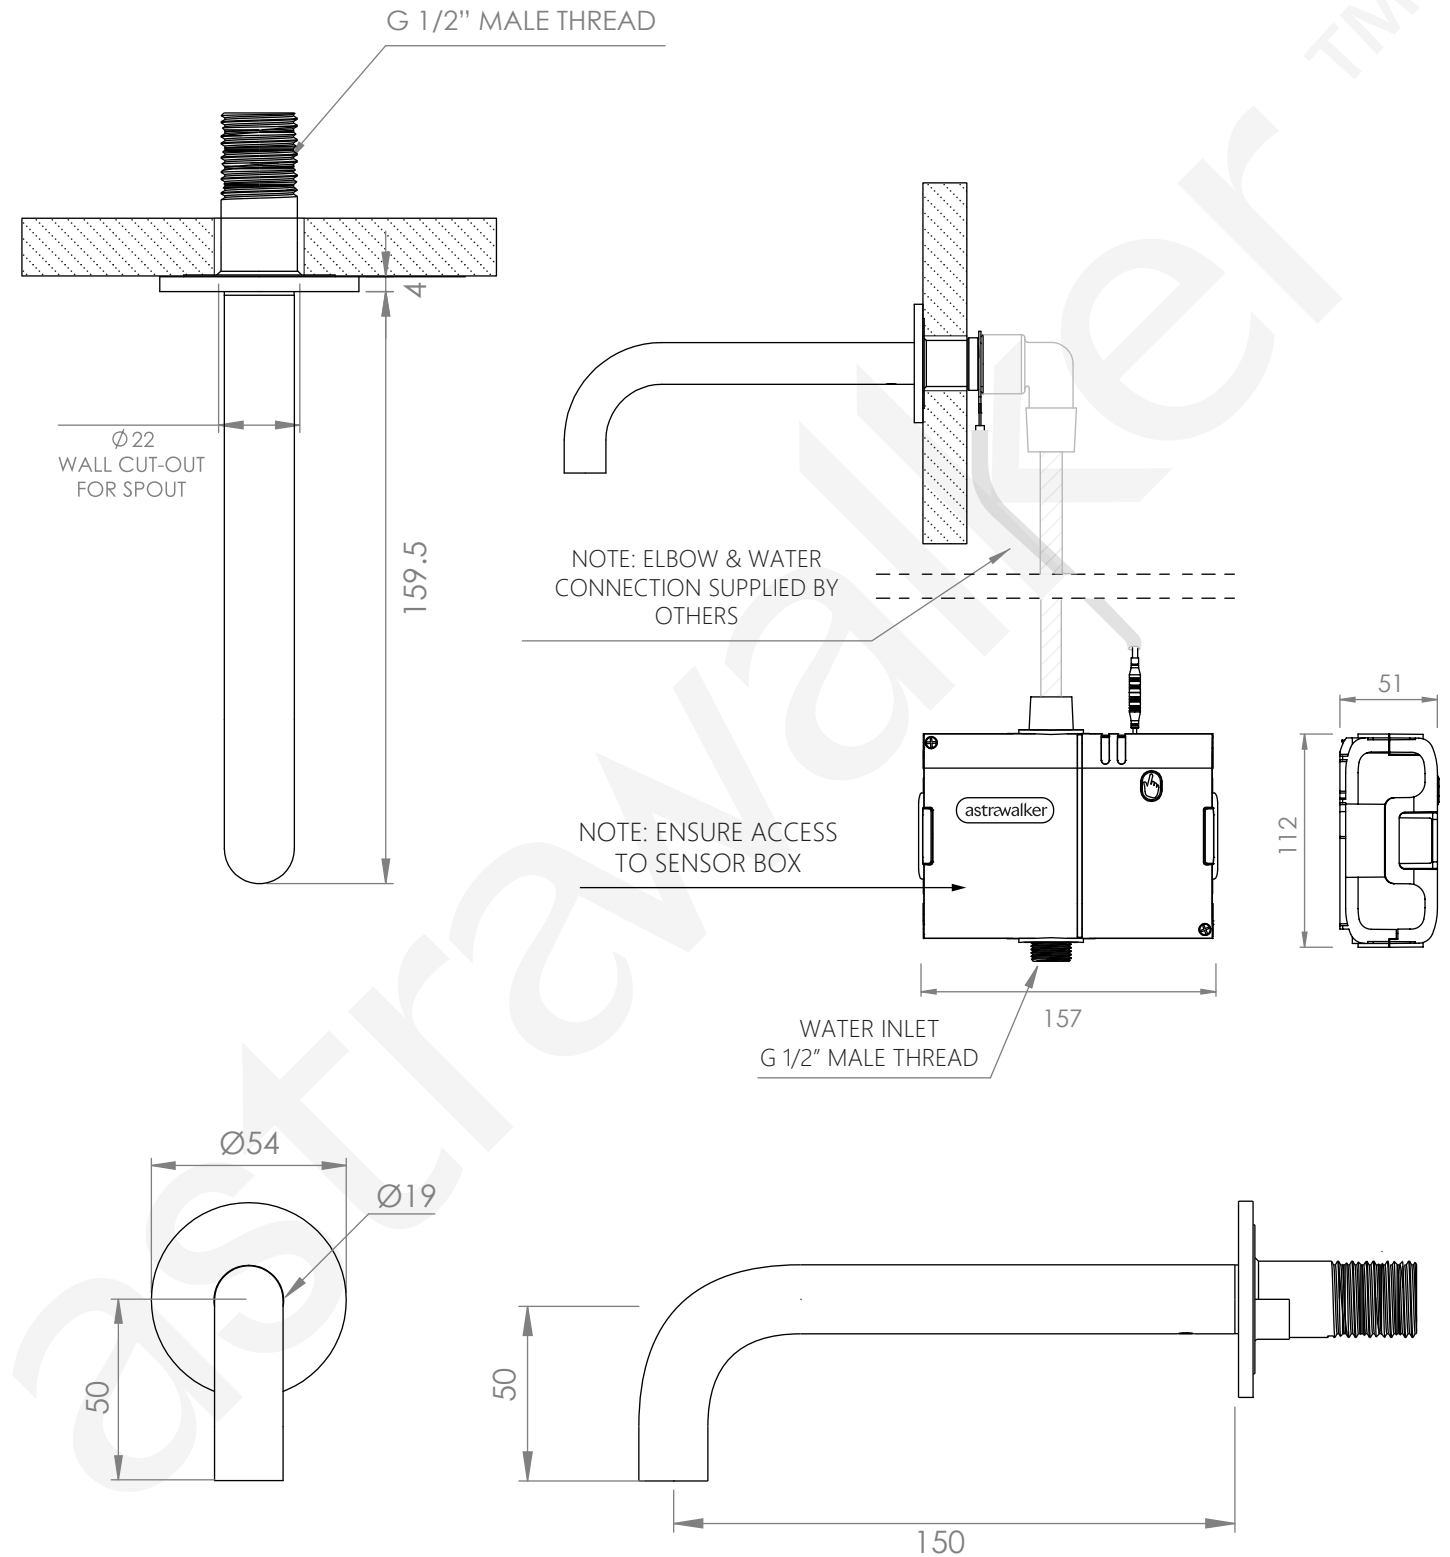

A80.05

WALL SPOUT WITH CAPACITIVE SENSOR MECHANISM

6 Star 3.5Lpm WELS RATING

Head Office

215 North Rocks Road
North Rocks NSW 2151
Australia

Concept Showroom

44 Gurner Street
Paddington NSW 2021
Australia

+61 2 8838 5100
@astrawalkerofficial
www.astrawalker.com.au