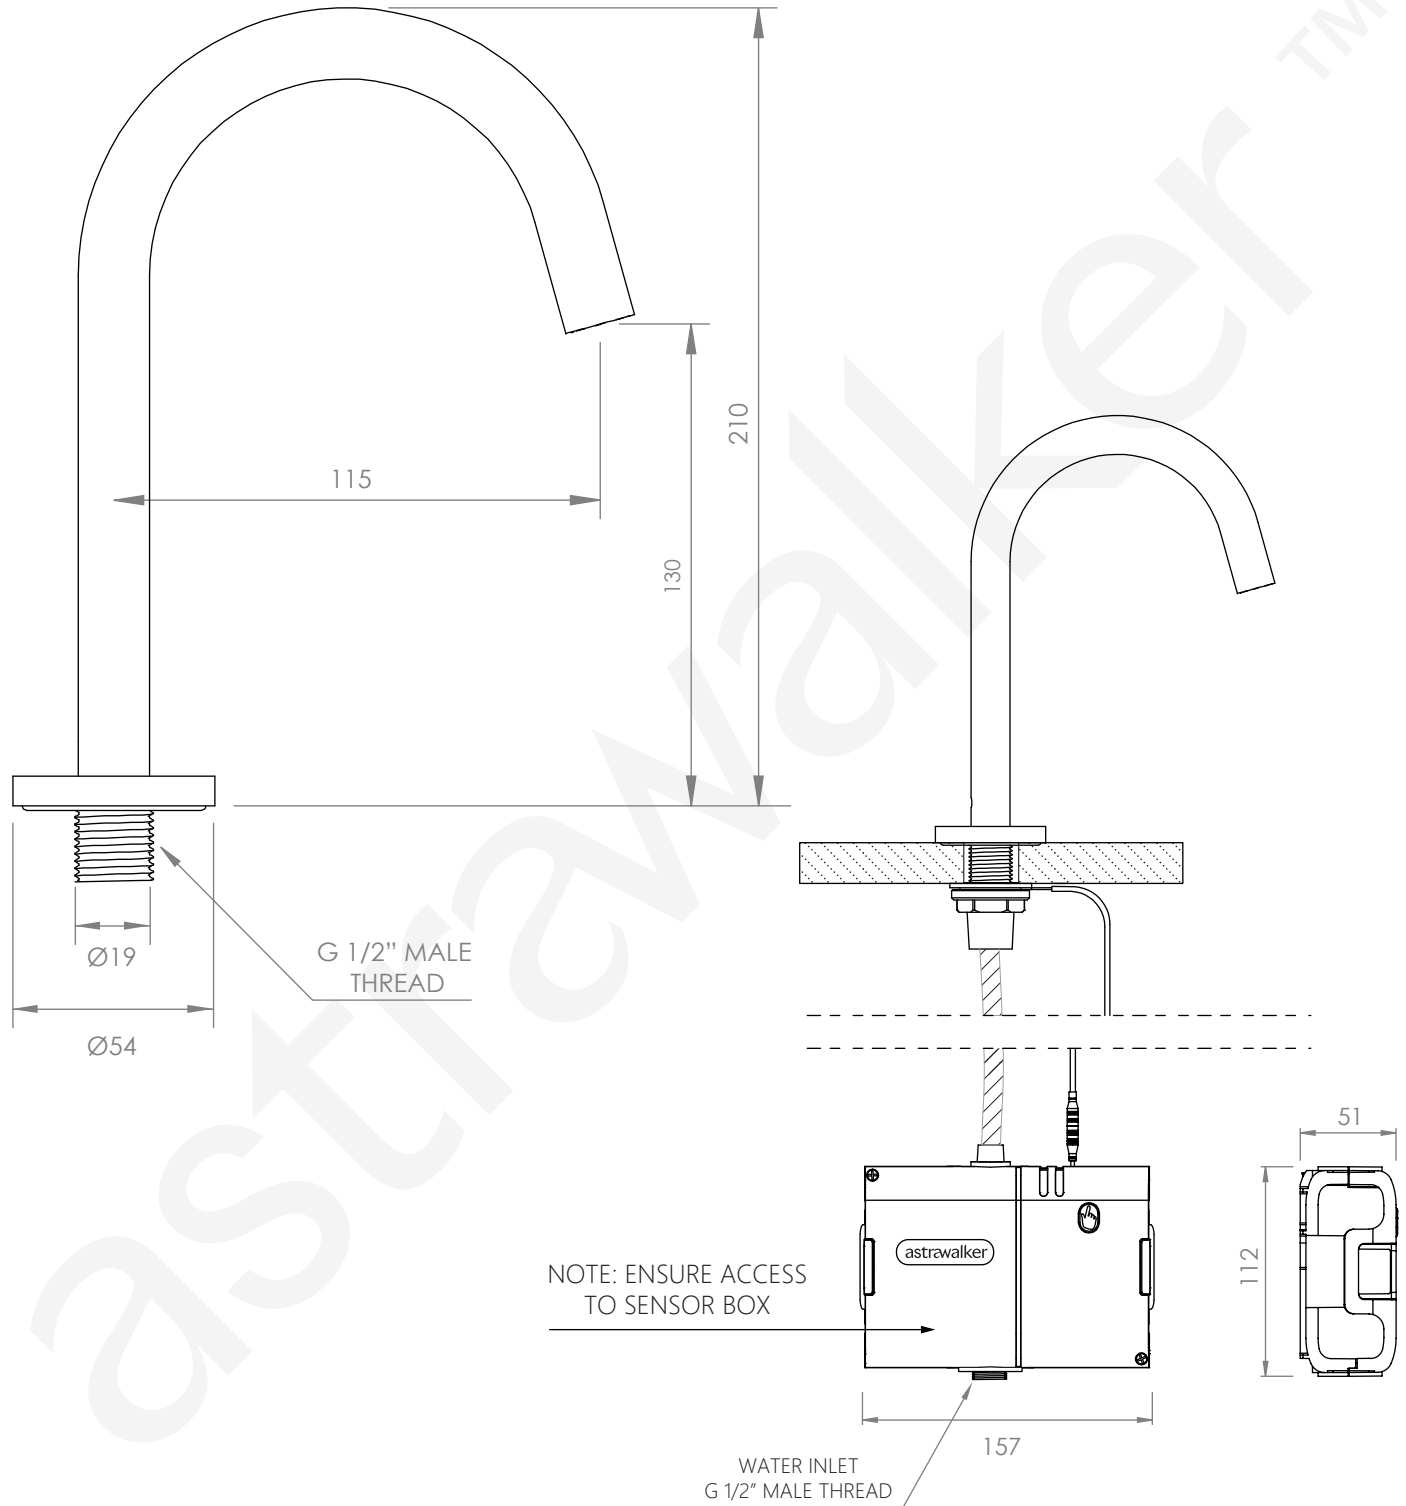

A80.00

BENCH SPOUT WITH CAPACITIVE SENSOR MECHANISM

6 Star 4Lpm WELS RATING

Head Office

215 North Rocks Road
North Rocks NSW 2151
Australia

Concept Showroom

44 Gurner Street
Paddington NSW 2021
Australia

+61 2 8838 5100
@astrawalkerofficial
www.astrawalker.com.au