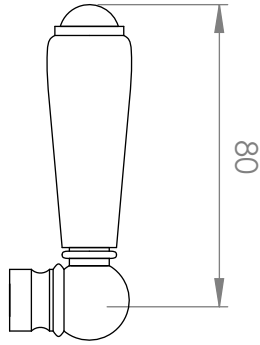

## A51.11.V3

### SHOWER SET

3 STAR/9Lpm WELS RATING

STANDARD WITH METAL CROSS HANDLE  
OTHER LEVER HANDLE OPTIONS

**.ML** METAL LEVER

**.PL** WHITE PORCELAIN  
**.BL** BLACK PORCELAIN  
**.CK** CRACKLE PORCELAIN

**.CL** SWAROVSKI CRYSTAL