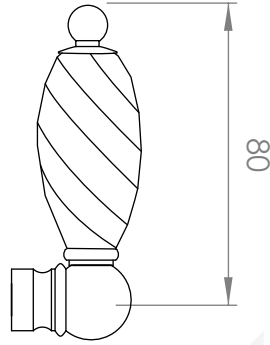

### SHOWER SET

3 STAR/9Lpm WELS RATING

STANDARD WITH METAL CROSS HANDLE  
OTHER LEVER HANDLE OPTIONS

**.ML** METAL LEVER

**.PL** WHITE PORCELAIN  
**.BL** BLACK PORCELAIN  
**.CK** CRACKLE PORCELAIN

**.CL** SWAROVSKI CRYSTAL