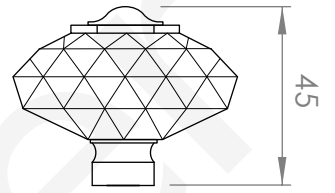

### SHOWER SET

3 STAR/9Lpm WELS RATING

STANDARD WITH METAL CROSS HANDLE  
OTHER LEVER HANDLE OPTIONS

**.ML** METAL LEVER

**.PL** WHITE PORCELAIN  
**.BL** BLACK PORCELAIN  
**.CK** CRACKLE PORCELAIN

**.CL** SWAROVSKI CRYSTAL