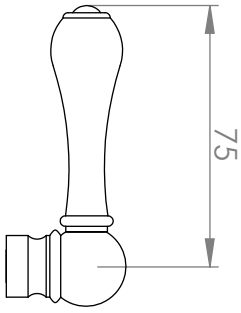

## A51.11.V3

### SHOWER SET

3 STAR/9Lpm WELS RATING

STANDARD WITH METAL CROSS HANDLE  
OTHER LEVER HANDLE OPTIONS

**.ML** METAL LEVER

**.PL** WHITE PORCELAIN  
**.BL** BLACK PORCELAIN  
**.CK** CRACKLE PORCELAIN

**.CL** SWAROVSKI CRYSTAL