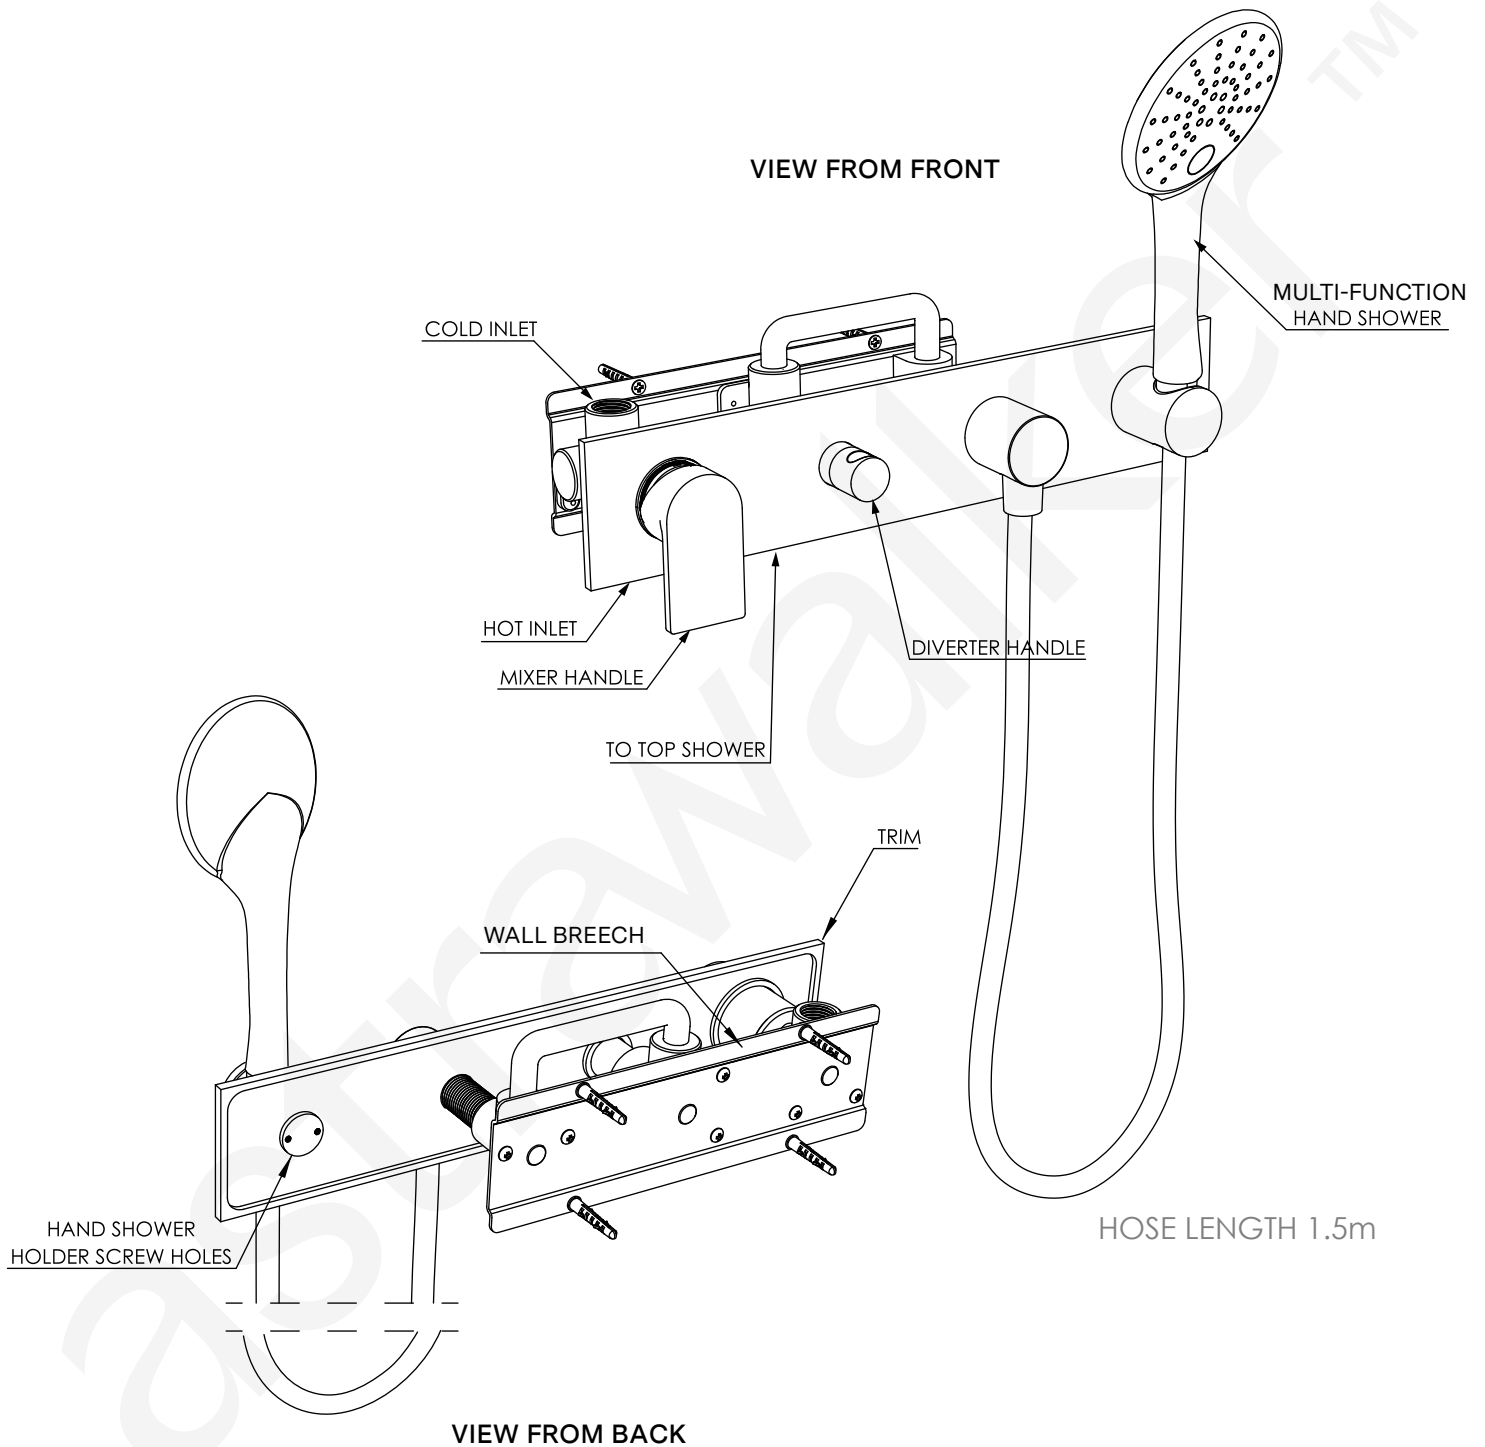

A76.48.42.V5

WALL SET WITH MULTI-FUNCTION HAND SHOWER, DIVERTER & MIXER

3 STAR/9Lpm WELS RATING

A76.48.42.V5

WALL SET WITH MULTI-FUNCTION HAND SHOWER, DIVERTER & MIXER

3 STAR/9Lpm WELS RATING