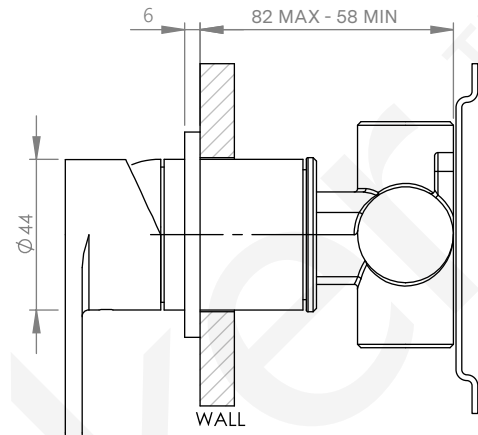

**A76.48.42.V4**

WALL SET WITH MULTI-FUNCTION HAND SHOWER, DIVERTER & MIXER

3 STAR/9Lpm WELS RATING

### WALL SET WITH MULTI-FUNCTION HAND SHOWER, DIVERTER & MIXER

3 STAR/9Lpm WELS RATING

DIVERTER VIEW

WALL MIXER VIEW