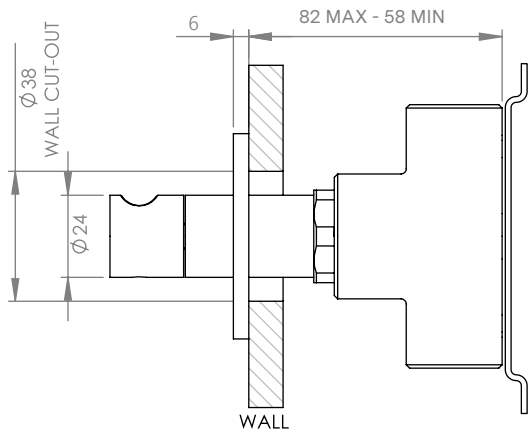

**A76.48.42.V4**

WALL SET WITH MULTI-FUNCTION HAND SHOWER, DIVERTER & MIXER

3 STAR/9Lpm WELS RATING

### WALL SET WITH MULTI-FUNCTION HAND SHOWER, DIVERTER & MIXER

3 STAR/9Lpm WELS RATING

DIVERTER VIEW

WALL MIXER VIEW