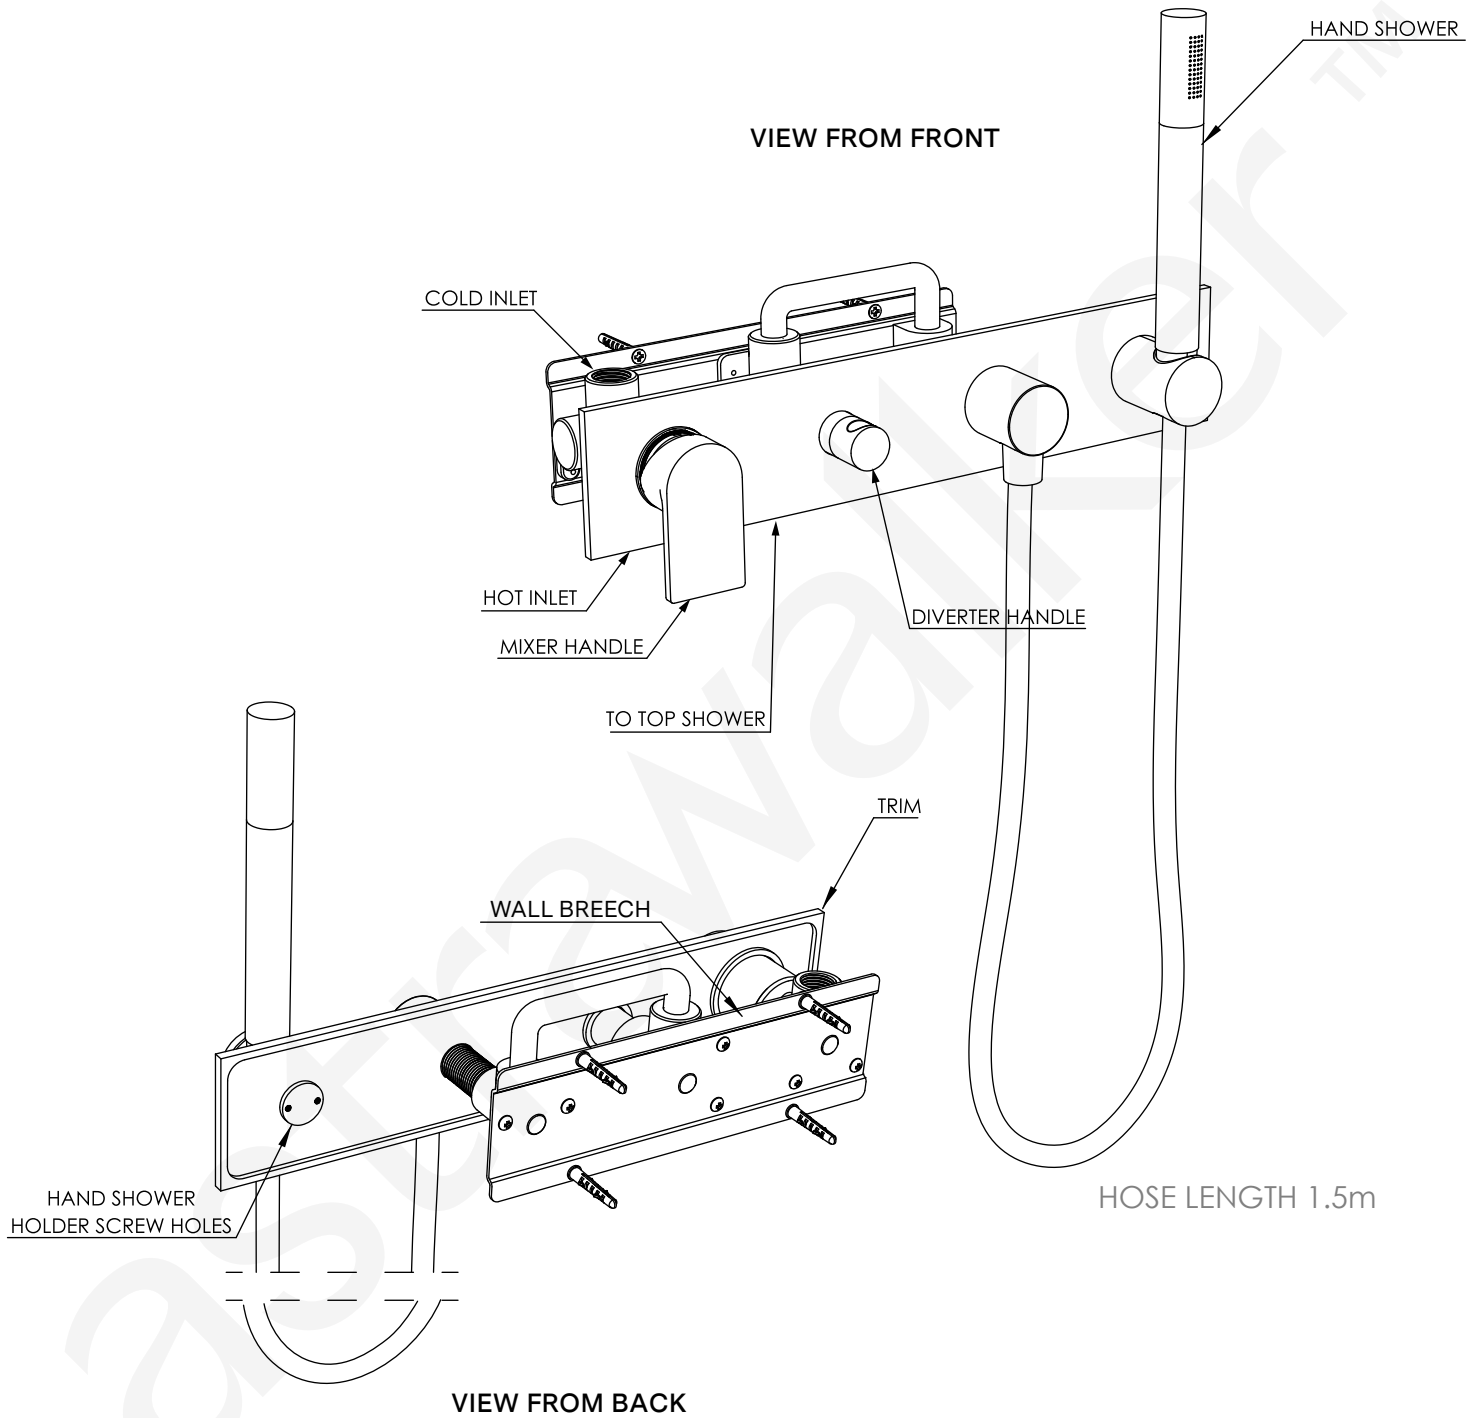

**A76.48.42.V4**

WALL SET WITH MULTI-FUNCTION HAND SHOWER, DIVERTER & MIXER

3 STAR/9Lpm WELS RATING

## A76.48.42.V4

### WALL SET WITH MULTI-FUNCTION HAND SHOWER, DIVERTER & MIXER

3 STAR/9Lpm WELS RATING

DIVERTER VIEW

WALL MIXER VIEW