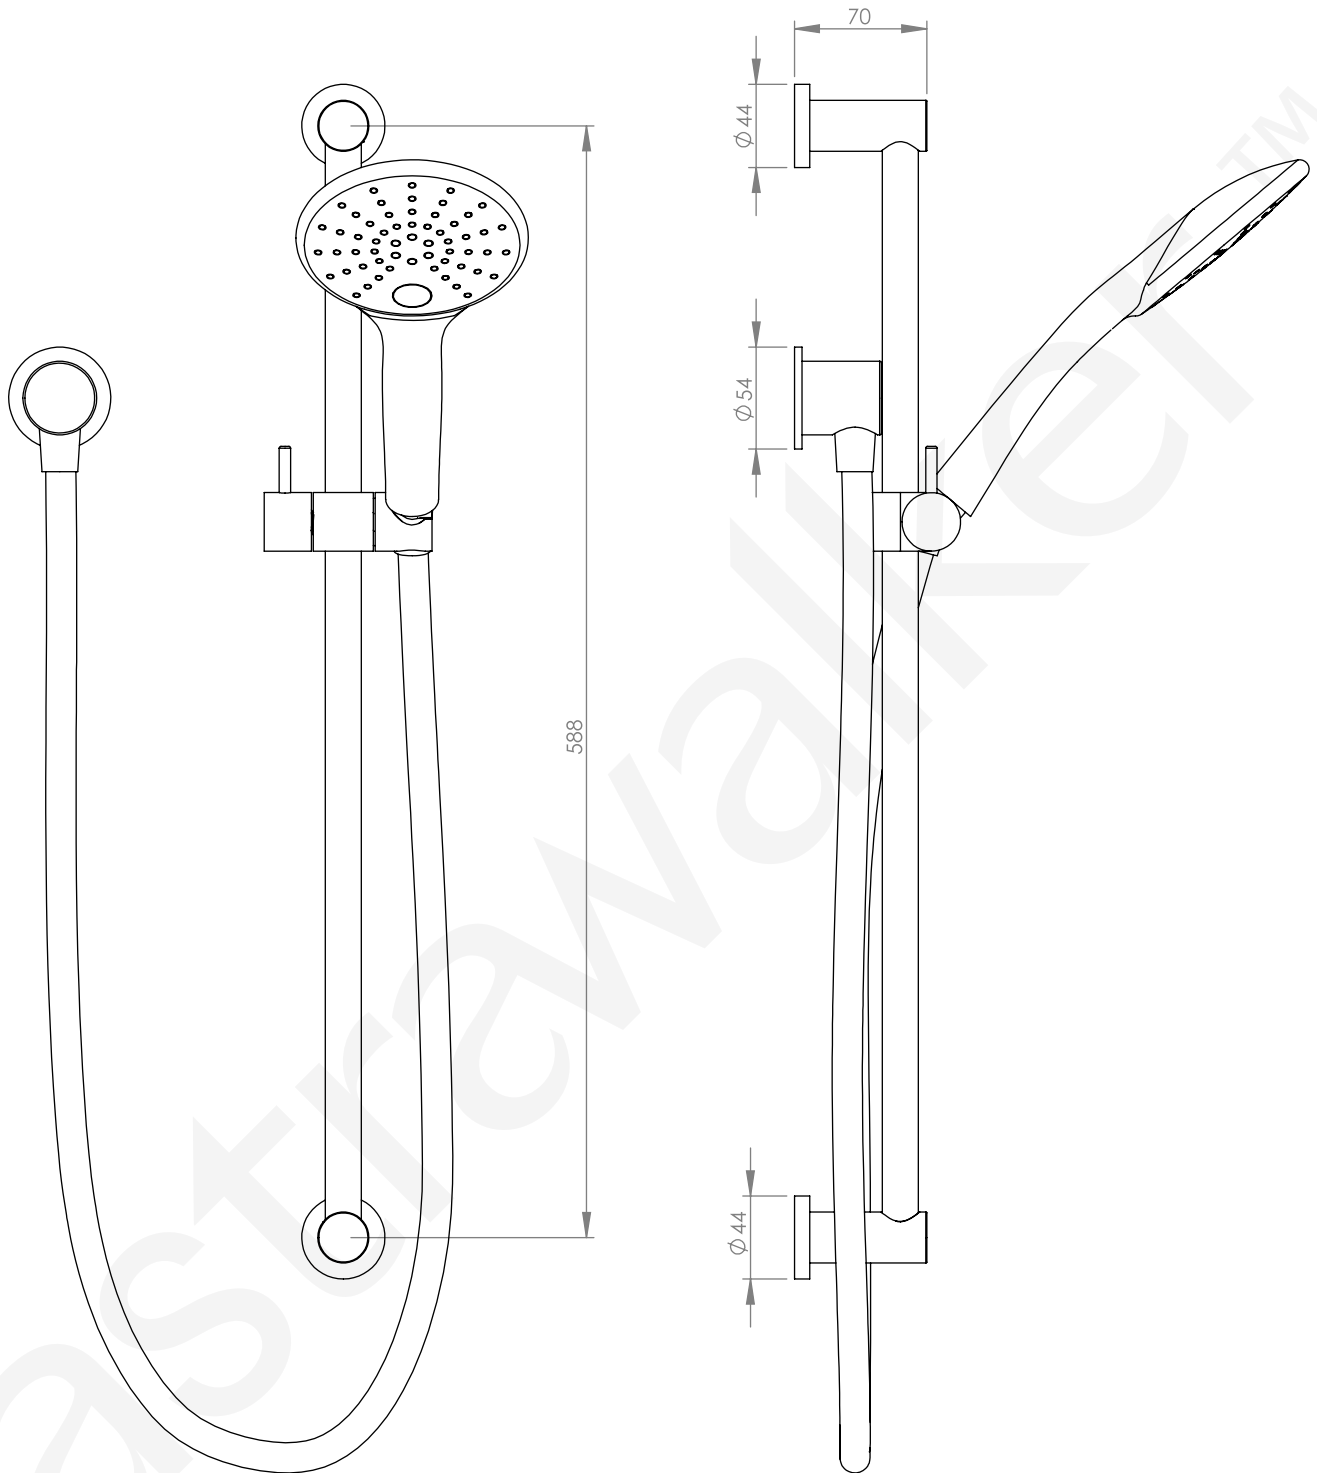

A76.43.V2

SLIDER BAR SHOWER SET WITH MULTI-FUNCTION HAND SHOWER

3 STAR/9Lpm WELS RATING

HOSE LENGTH 1.5m