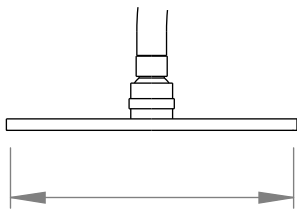

**A76.11.AC.200**

CEILING MOUNTED SHOWER ARM & ROSE

3 STAR/9Lpm WELS RATING

AVAILABLE WITH:

250mm OVERHEAD ROSE  
A76.11.A.250

300mm OVERHEAD ROSE  
A76.11.A.300

NOTE: SHOWER ARM STANDARD AS 300mm