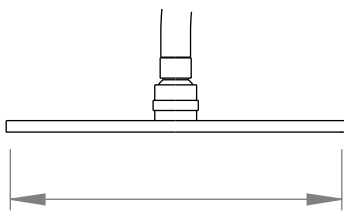

**A76.11.AC.200**

CEILING MOUNTED SHOWER ARM & ROSE

3 STAR/9Lpm WELS RATING

AVAILABLE WITH:

250mm OVERHEAD ROSE  
A76.11.A.250

300mm OVERHEAD ROSE  
A76.11.A.300

NOTE: SHOWER ARM STANDARD AS 300mm