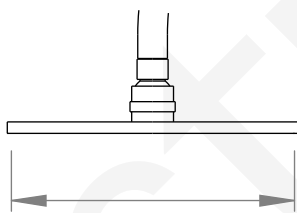

### SHOWER ARM & ROSE

3 STAR/9Lpm WELS RATING

AVAILABLE WITH:

250mm OVERHEAD ROSE  
A76.11.A.250

300mm OVERHEAD ROSE  
A76.11.A.300

NOTE: SHOWER ARM STANDARD AS 300mm