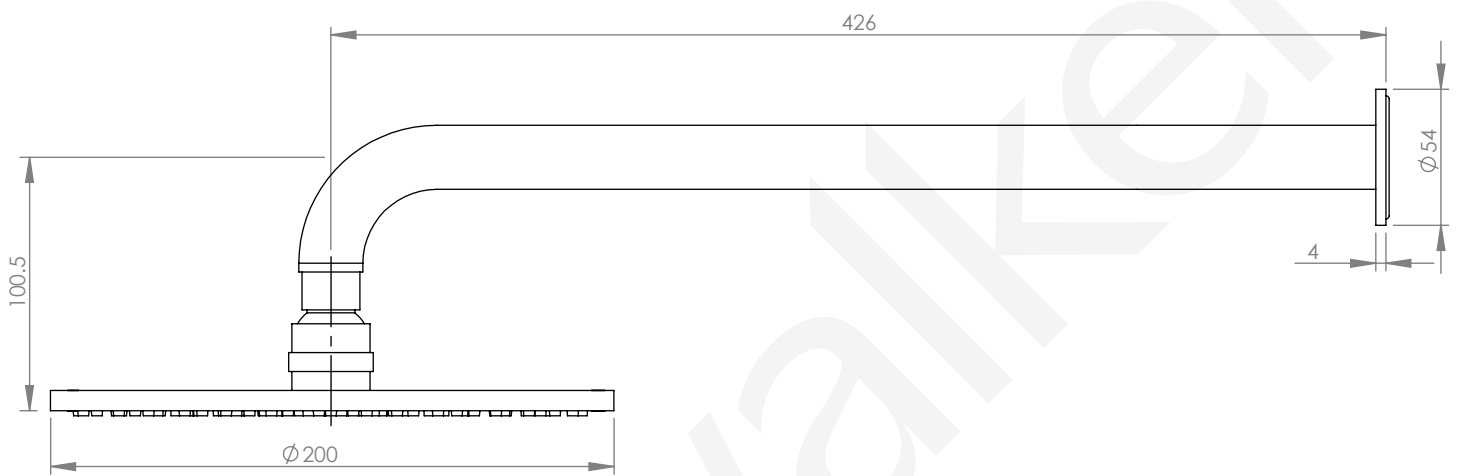

## **A76.11.A.200**

### SHOWER ARM & ROSE

3 STAR/9Lpm WELS RATING

AVAILABLE WITH:

250mm OVERHEAD ROSE  
A76.11.A.250

300mm OVERHEAD ROSE  
A76.11.A.300

NOTE: SHOWER ARM STANDARD AS 300mm