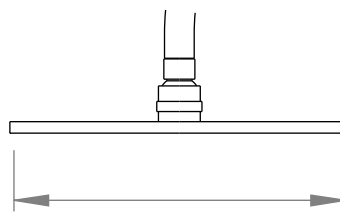

### SHOWER ARM & ROSE

3 STAR/9Lpm WELS RATING

AVAILABLE WITH:

250mm OVERHEAD ROSE  
A76.11.A.250

300mm OVERHEAD ROSE  
A76.11.A.300

NOTE: SHOWER ARM STANDARD AS 300mm